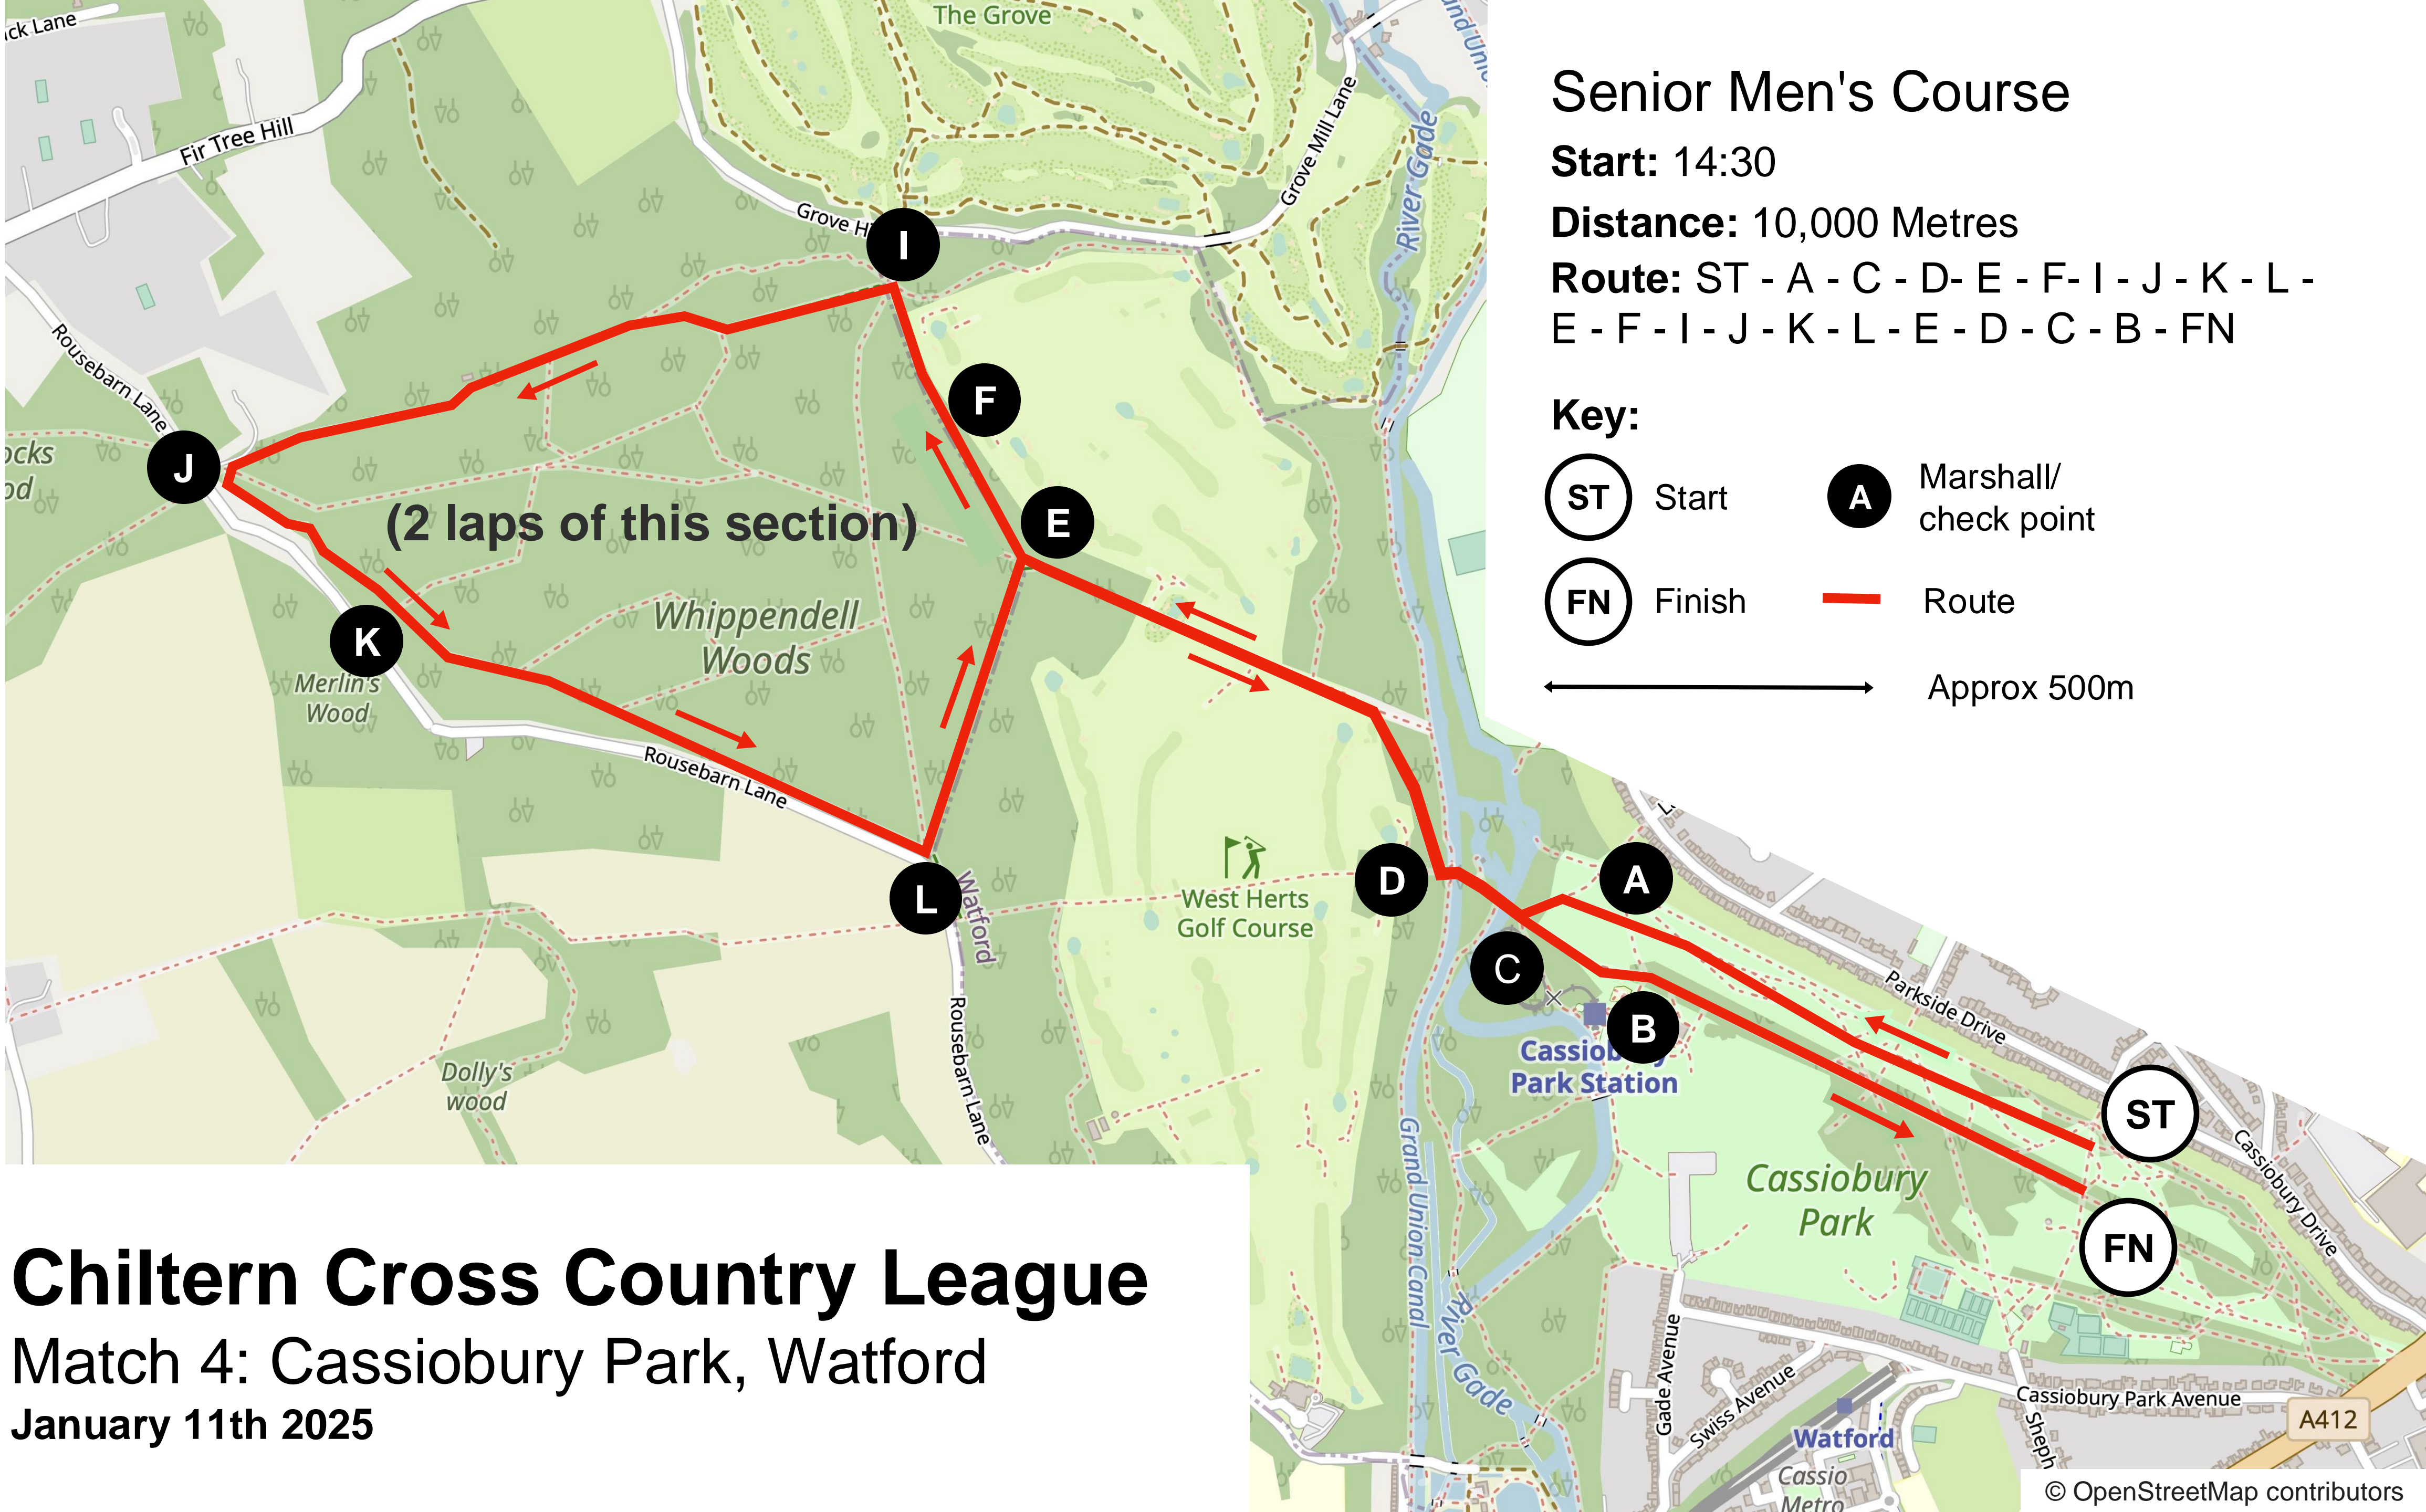

Route: ST - A - C - D - E - F - I - G - H - E - D - C - B - FN

Key:

- ST Start
- A Marshall/ check point
- FN Finish
- Route
- Approx 500m

Chiltern Cross Country League

Match 4: Cassiobury Park, Watford

January 11th 2025

Senior Women's Course

Start: 13:45

Distance: 6,000 Metres

Route: ST - A - C - D - E - F - I - G - H - L - E - D - C - B - FN

Key:

- ST Start
- A Marshall/ check point
- FN Finish
- Route
- Approx 500m

Chiltern Cross Country League

Match 4: Cassiobury Park, Watford

January 11th 2025

Chiltern Cross Country League
Match 4: Cassiobury Park, Watford
January 11th 2025

Senior Men's Course

Start: 14:30

Distance: 10,000 Metres

Route: ST - A - C - D - E - F - I - J - K - L - E - F - I - J - K - L - E - D - C - B - FN

Key:

- ST Start
- A Marshall/ check point
- FN Finish
- Route
- Approx 500m

Chiltern Cross Country League
Match 4: Cassiobury Park, Watford
January 11th 2025