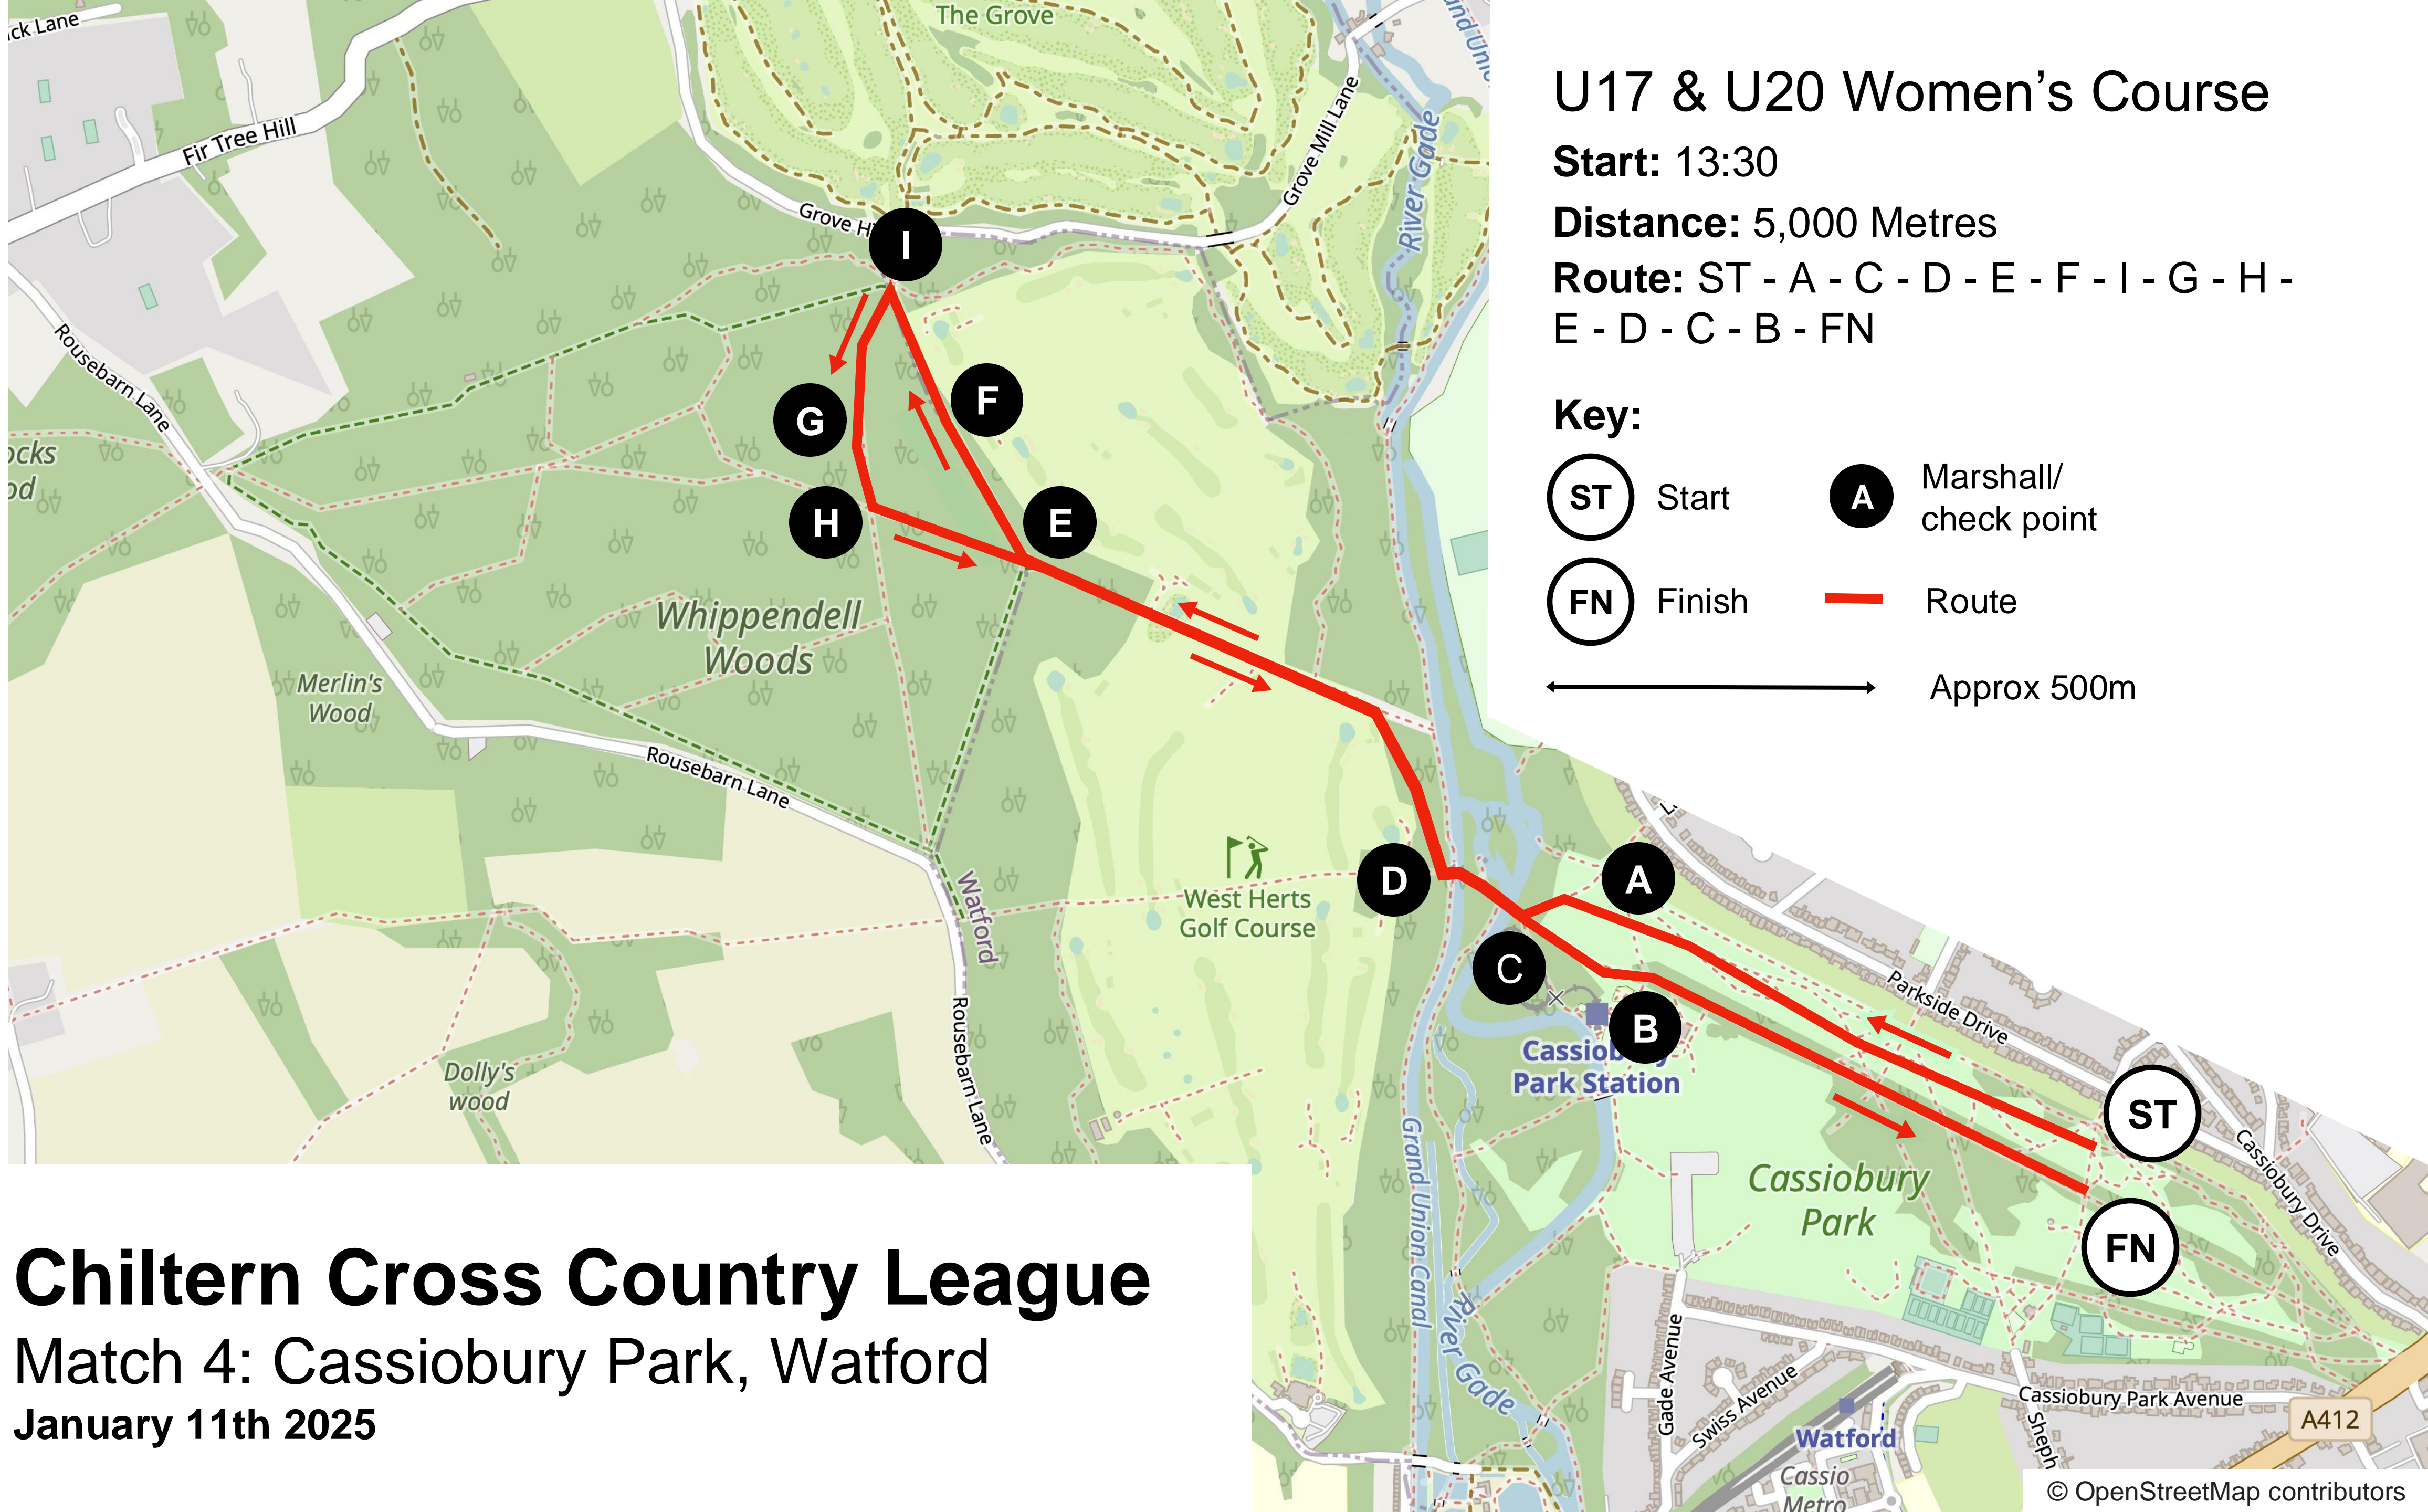

Chiltern Cross Country League
Match 4: Cassiobury Park, Watford
January 11th 2025

U15 Girl's & Boy's Course

Girl's Start: 13:00 Boy's Start: 13:15

Distance: 4,500 Metres

Route: ST - A - C - D - E - F - G - H - E - D - C - B - FN

Key:

- ST Start
- A Marshall/ check point
- FN Finish
- Route
- Approx 500m

Chiltern Cross Country League
Match 4: Cassiobury Park, Watford
January 11th 2025

U17 & U20 Women's Course

Start: 13:30

Distance: 5,000 Metres

Route: ST - A - C - D - E - F - I - G - H - E - D - C - B - FN

Key:

- ST Start
- A Marshall/ check point
- FN Finish
- Route
- Approx 500m

Chiltern Cross Country League

Match 4: Cassiobury Park, Watford

January 11th 2025

Senior Women's Course

Start: 13:45

Distance: 6,000 Metres

Route: ST - A - C - D - E - F - I - G - H - L - E - D - C - B - FN

Key:

- ST Start
- A Marshall/ check point
- FN Finish
- Route
- Approx 500m

Chiltern Cross Country League