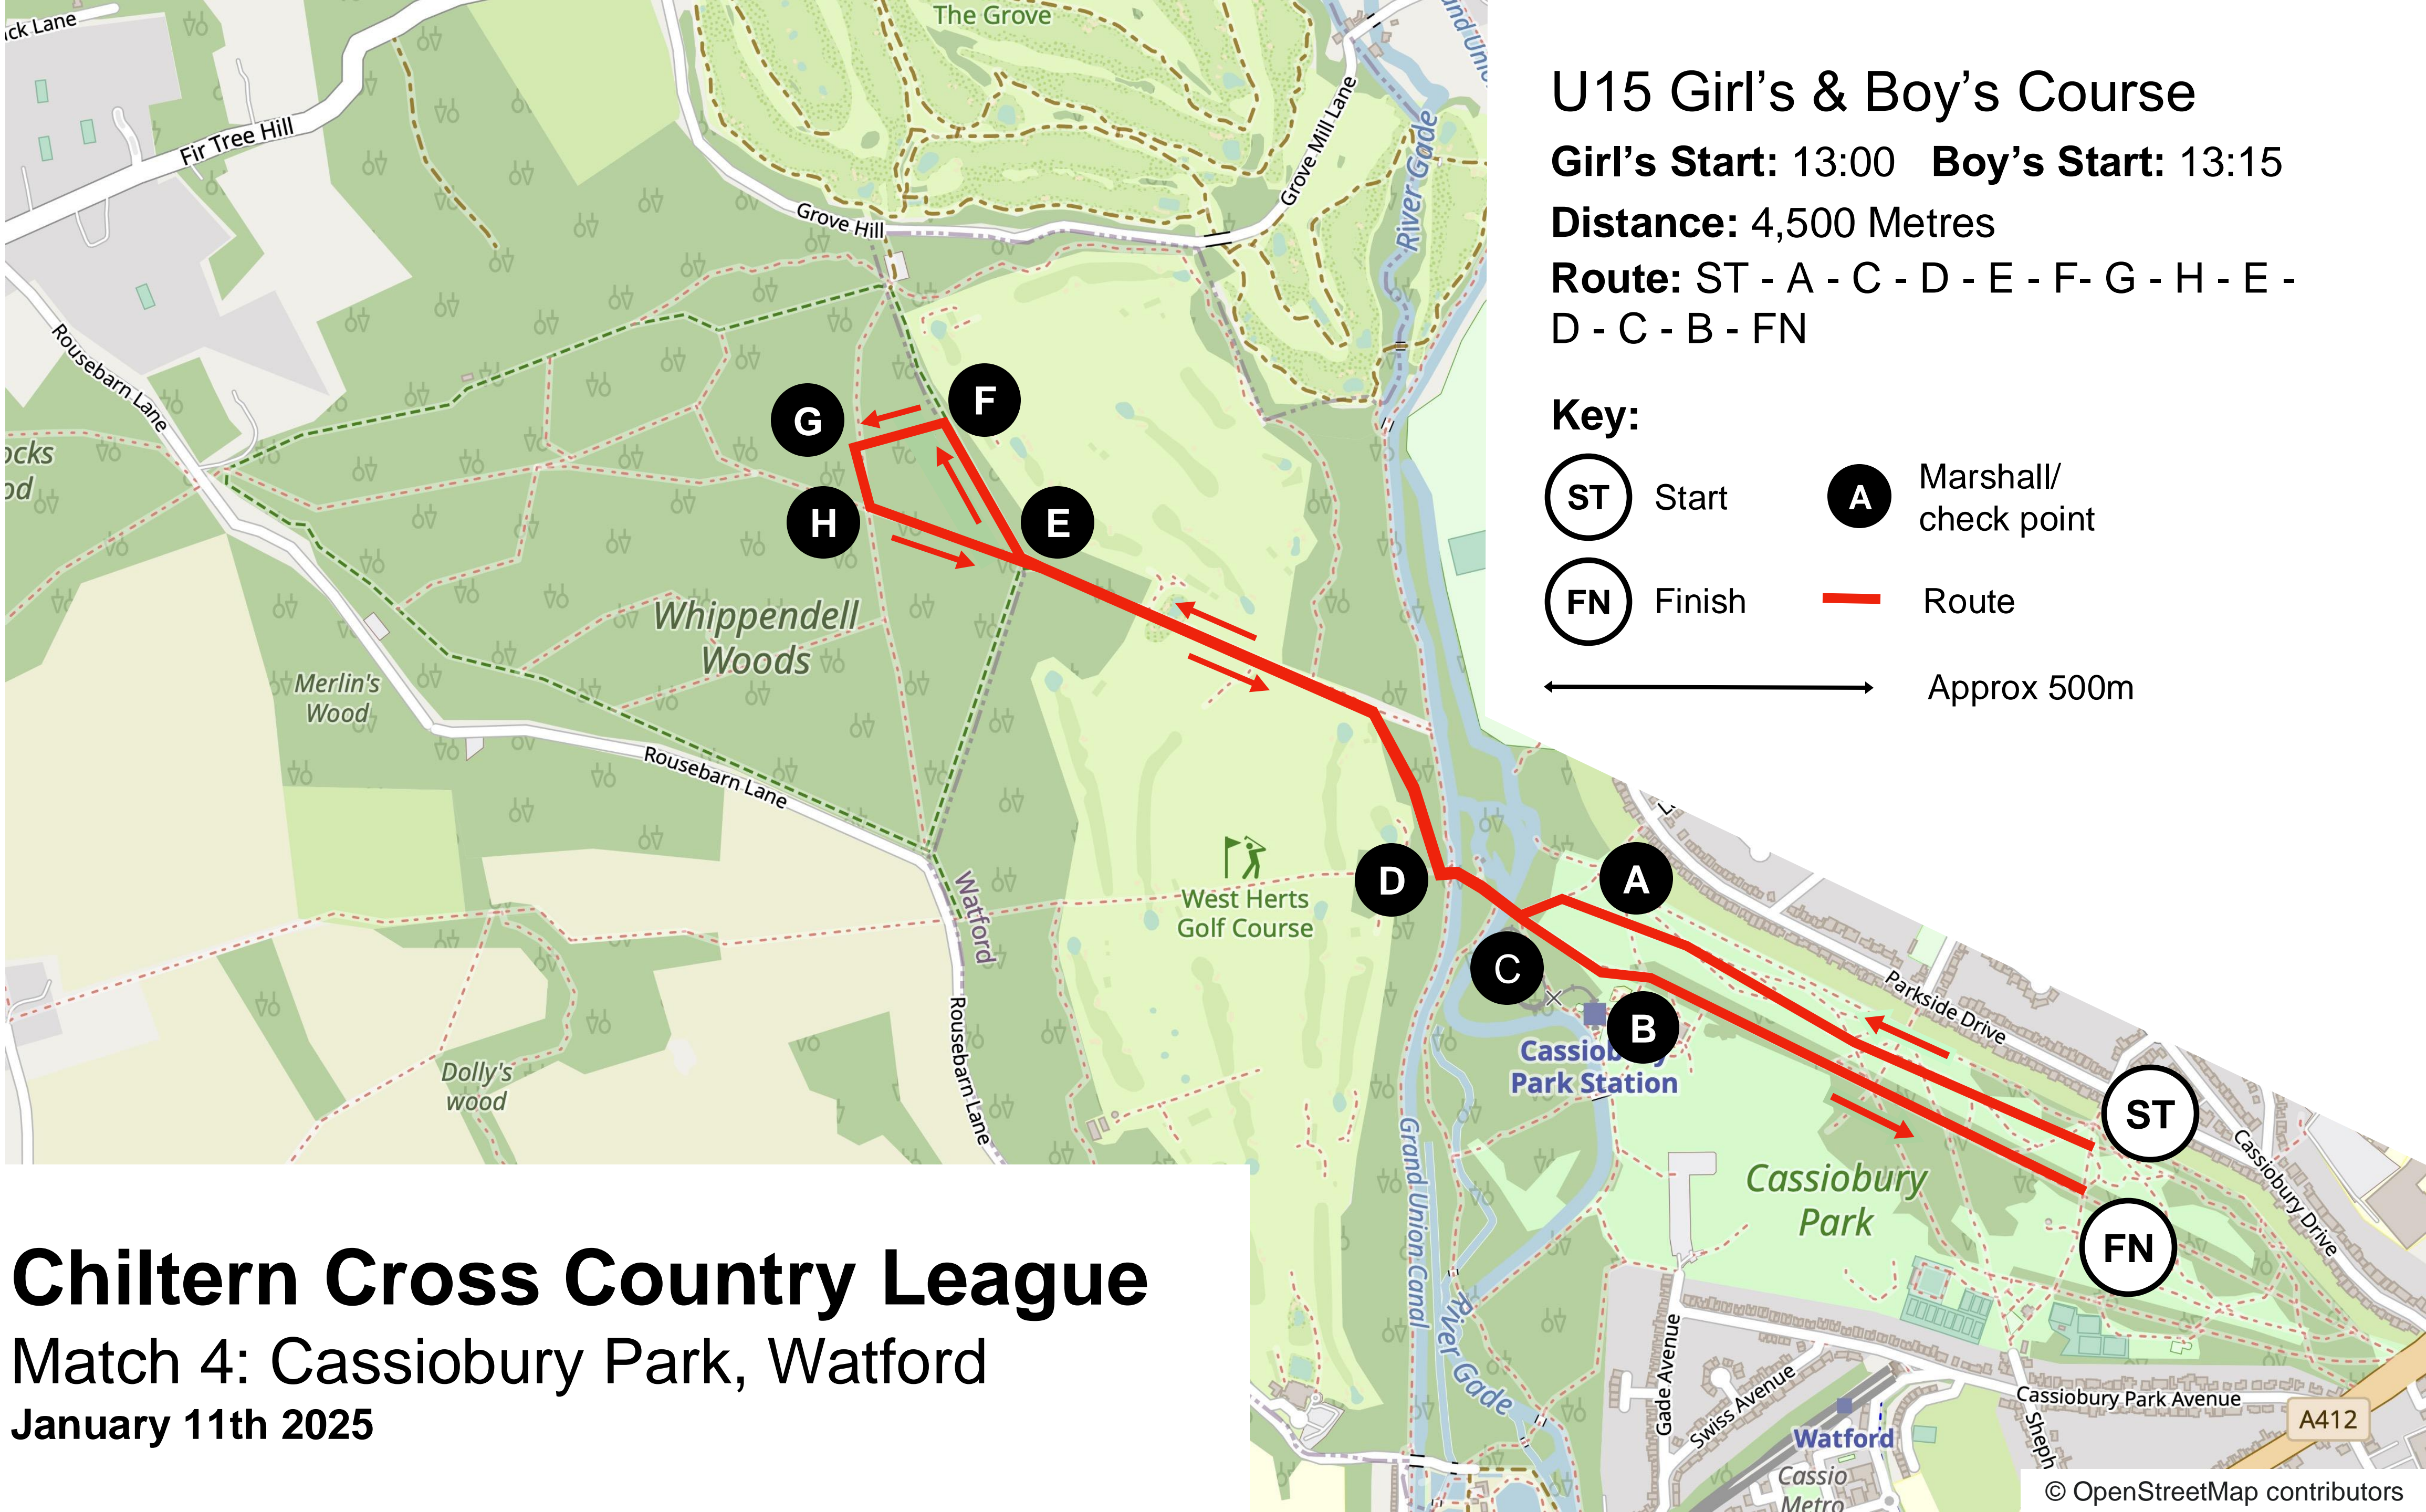

U15 Girl's & Boy's Course

Girl's Start: 13:00   Boy's Start: 13:15

Distance: 4,500 Metres

Route: ST - A - C - D - E - F - G - H - E - D - C - B - FN

Key:

- ST Start
- A Marshall/ check point
- FN Finish
- Route
- Approx 500m

Chiltern Cross Country League
Match 4: Cassiobury Park, Watford
January 11th 2025