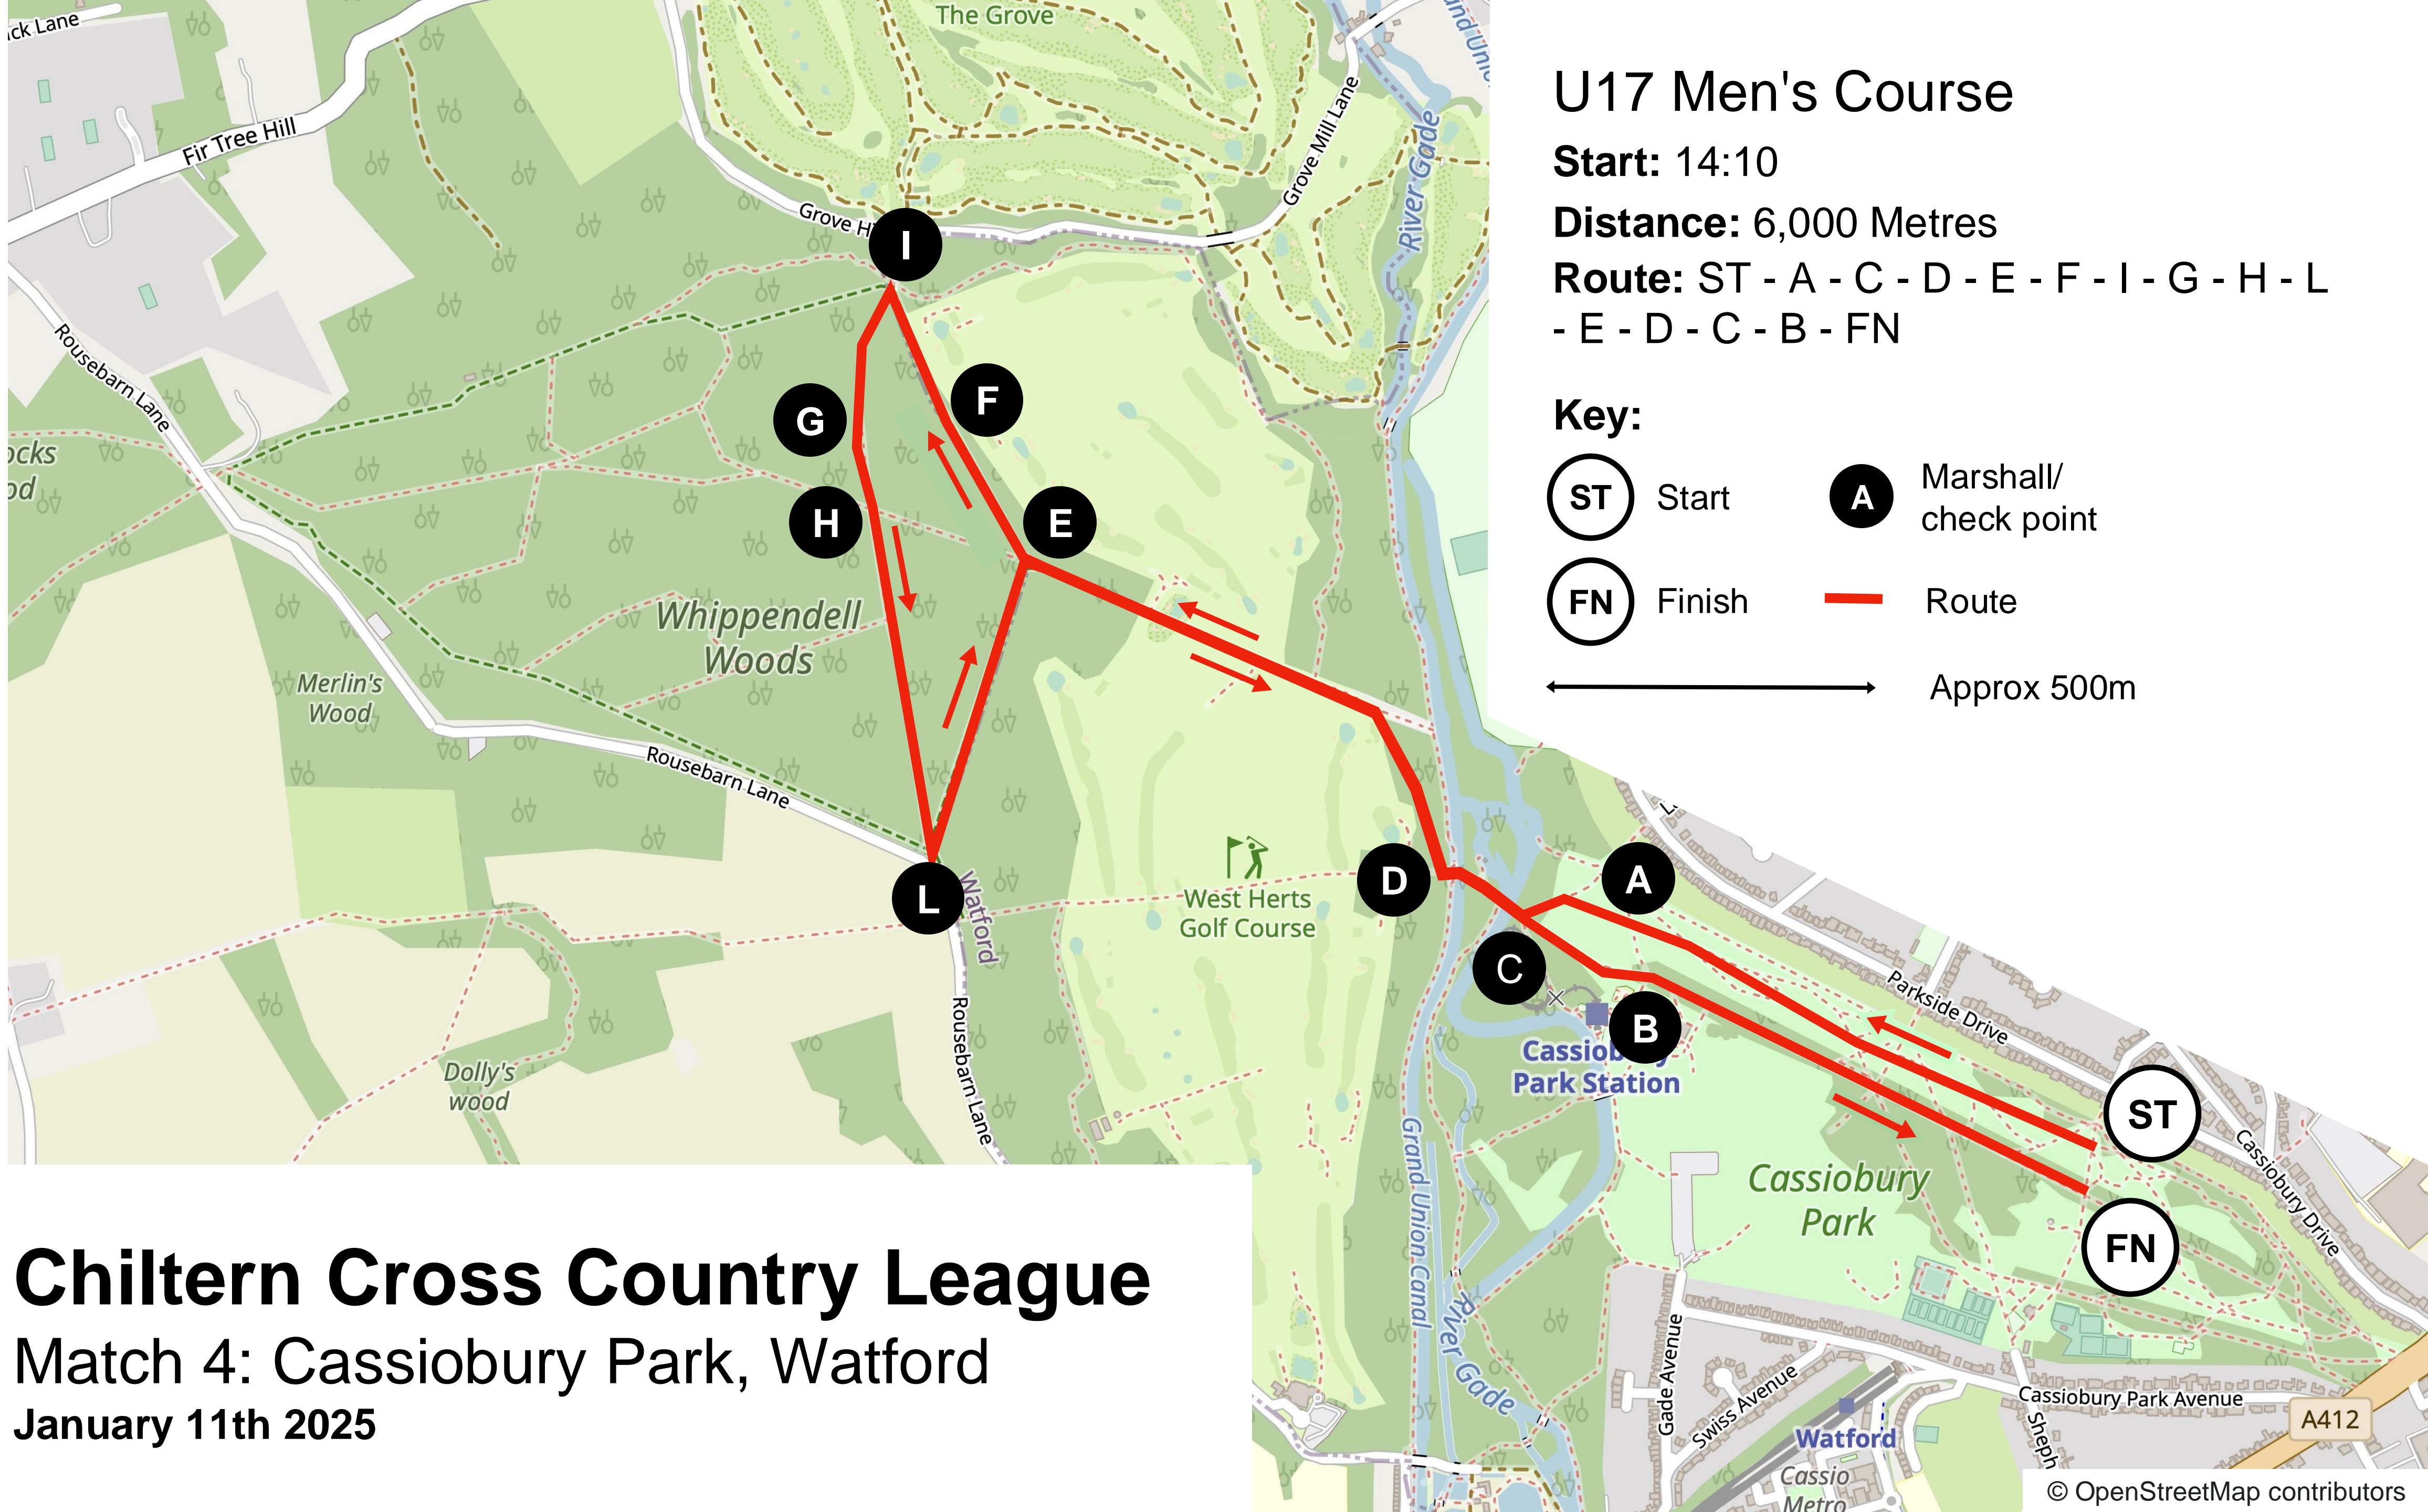

Route: ST - A - C - D - E - F - I - G - H - E - D - C - B - FN

Key:

- ST Start
- A Marshall/ check point
- FN Finish
- Route
- Approx 500m

Chiltern Cross Country League

Match 4: Cassiobury Park, Watford

January 11th 2025

Senior Women's Course

Start: 13:45

Distance: 6,000 Metres

Route: ST - A - C - D - E - F - I - G - H - L - E - D - C - B - FN

Key:

- ST Start
- A Marshall/ check point
- FN Finish
- Route
- Approx 500m

Chiltern Cross Country League

Match 4: Cassiobury Park, Watford

January 11th 2025

Chiltern Cross Country League
Match 4: Cassiobury Park, Watford
January 11th 2025

Senior Men's Course

Start: 14:30

Distance: 10,000 Metres

Route: ST - A - C - D - E - F - I - J - K - L - E - F - I - J - K - L - E - D - C - B - FN

Key:

- ST Start
- A Marshall/ check point
- FN Finish
- Route
- Approx 500m

Chiltern Cross Country League
Match 4: Cassiobury Park, Watford
January 11th 2025