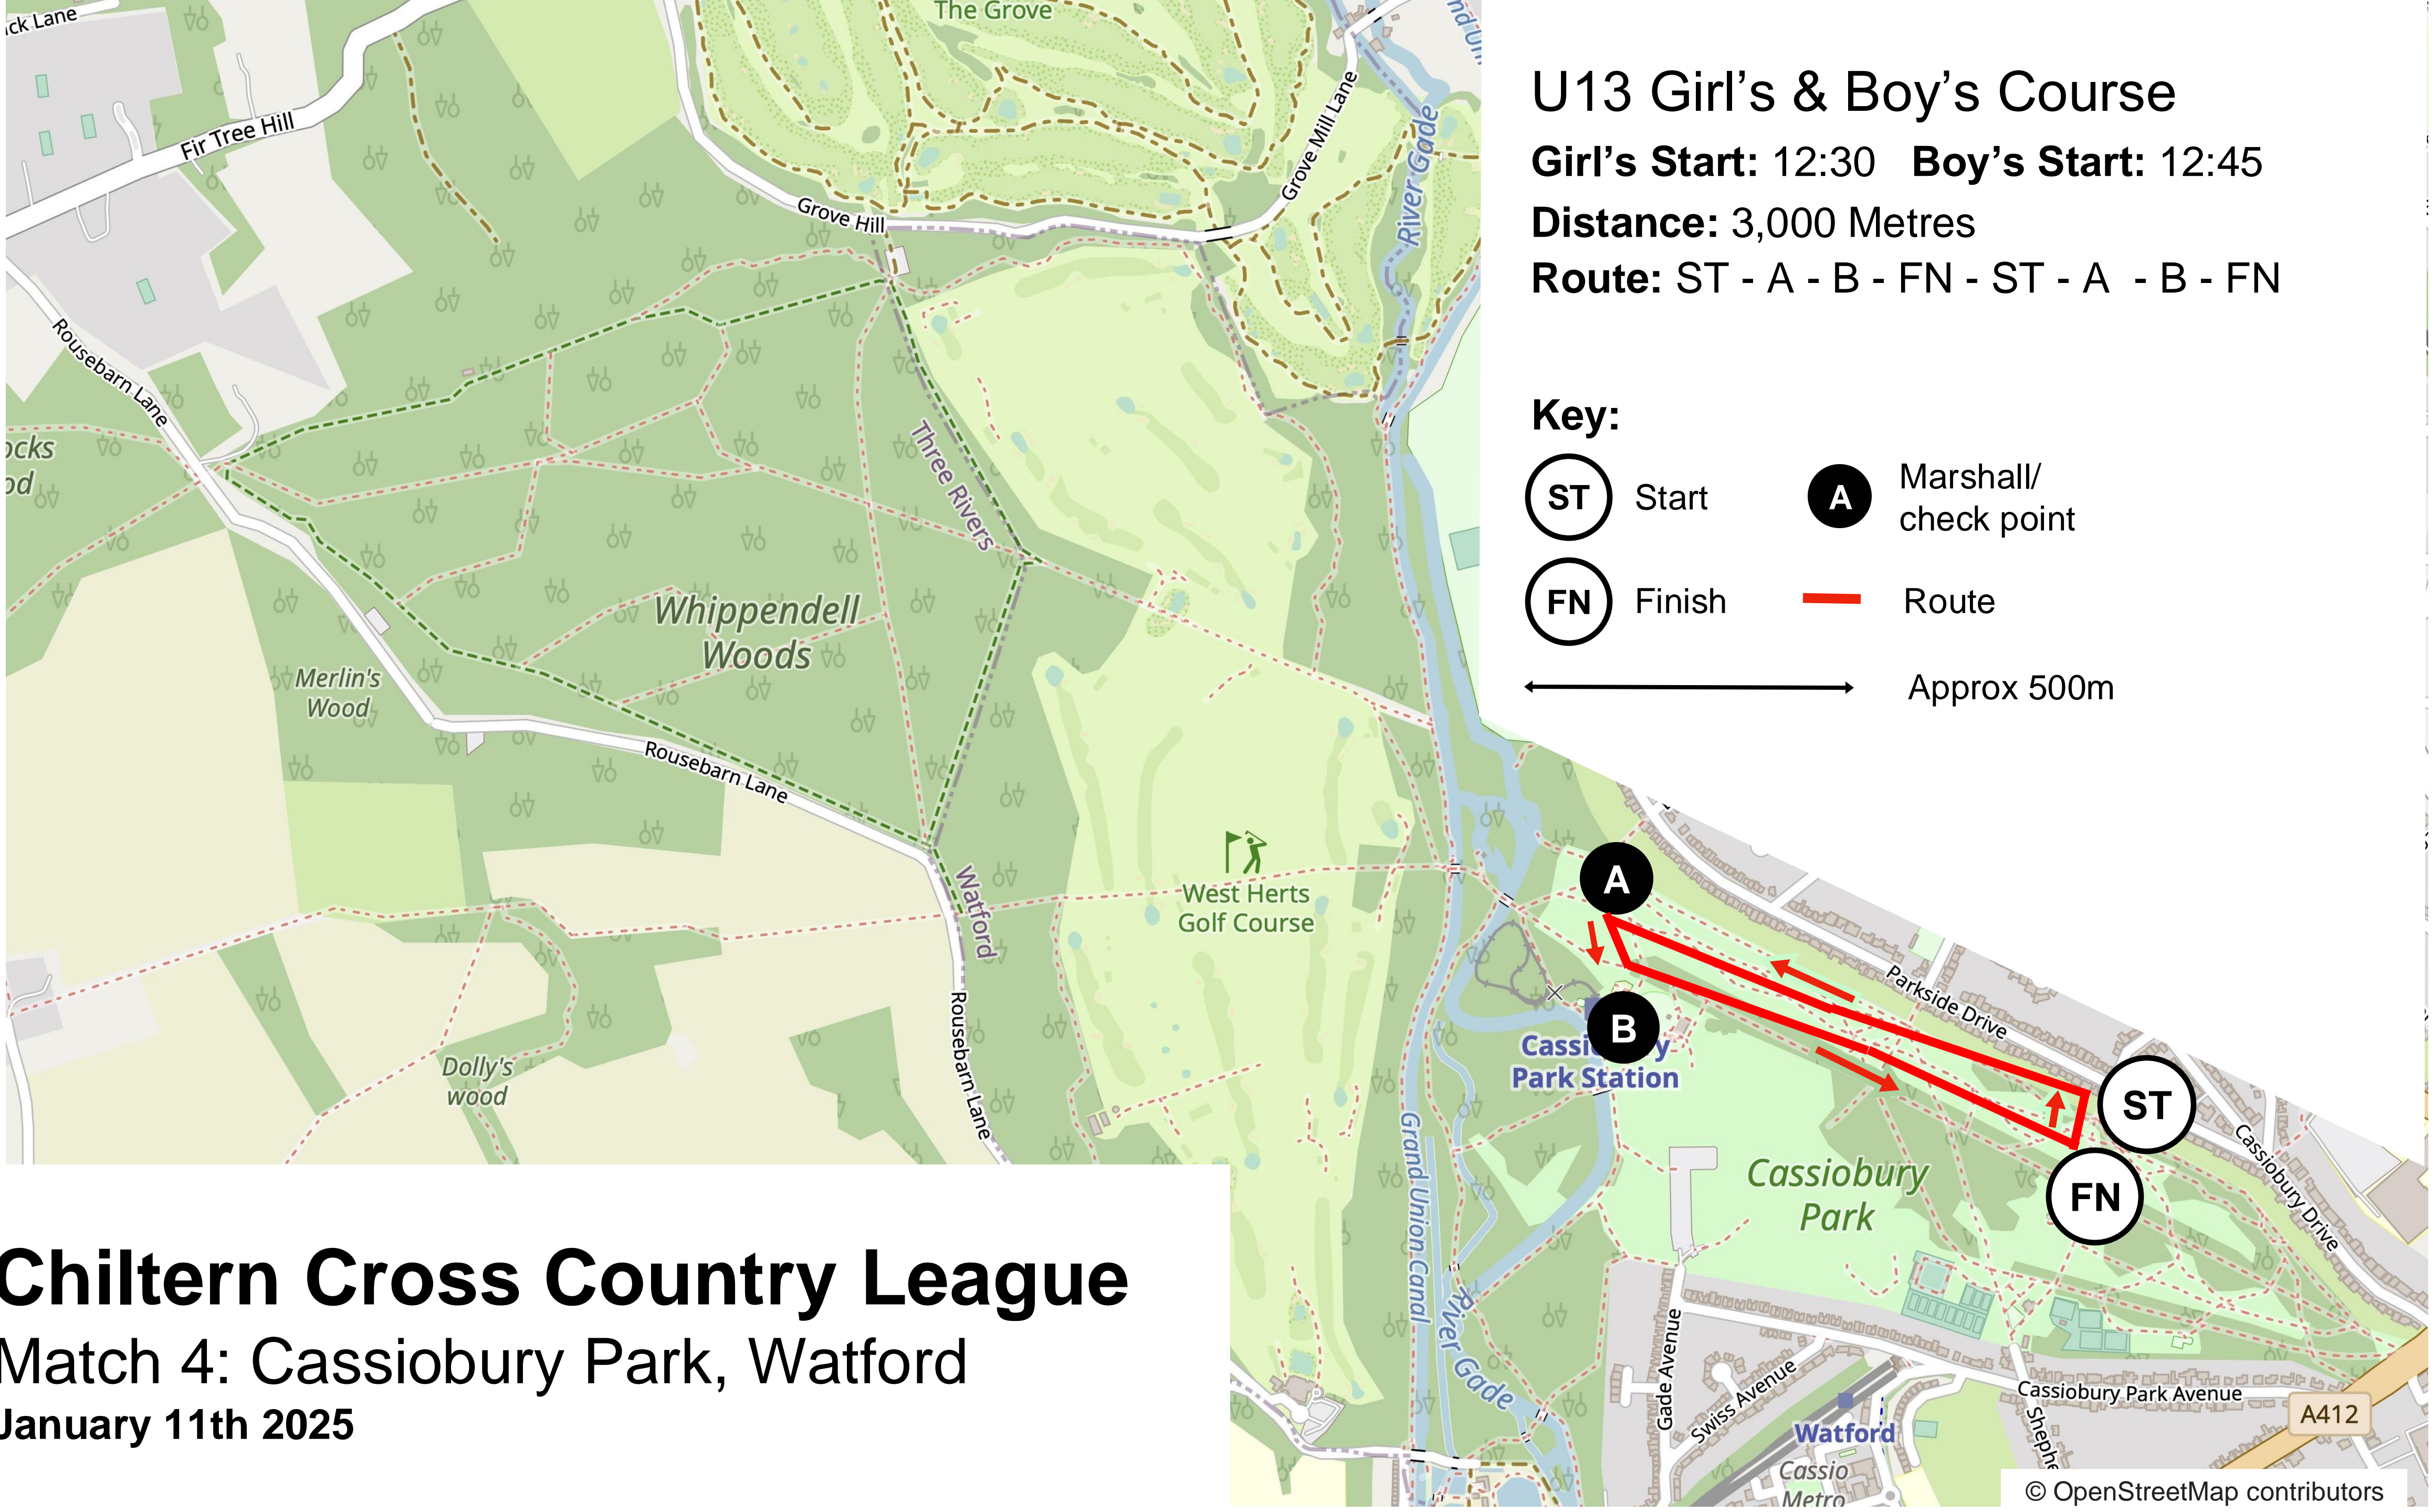

U11 Girl's & Boy's Course

Girl's Start: 12:00 Boy's Start: 12:15

Distance: 1700 Metres

Route: ST - A - C - B - FN

Key:

- ST Start
- A Marshall/ check point
- FN Finish
- Route
- Approx 500m

Chiltern Cross Country League

Match 4: Cassiobury Park, Watford

January 11th 2025

U13 Girl's & Boy's Course

Girl's Start: 12:30 **Boy's Start:** 12:45

Distance: 3,000 Metres

Route: ST - A - B - FN - ST - A - B - FN

Key:

- ST Start
- A Marshall/ check point
- FN Finish
- Route
- Approx 500m

Key:

- ST Start
- A Marshall/ check point
- FN Finish
- Route
- Approx 500m

Chiltern Cross Country League
Match 4: Cassiobury Park, Watford
January 11th 2025

U17 & U20 Women's Course

Start: 13:30

Distance: 5,000 Metres

Route: ST - A - C - D - E - F - I - G - H - E - D - C - B - FN

Key:

- ST Start
- A Marshall/ check point
- FN Finish
- Route
- Approx 500m

Chiltern Cross Country League

Match 4: Cassiobury Park, Watford

January 11th 2025