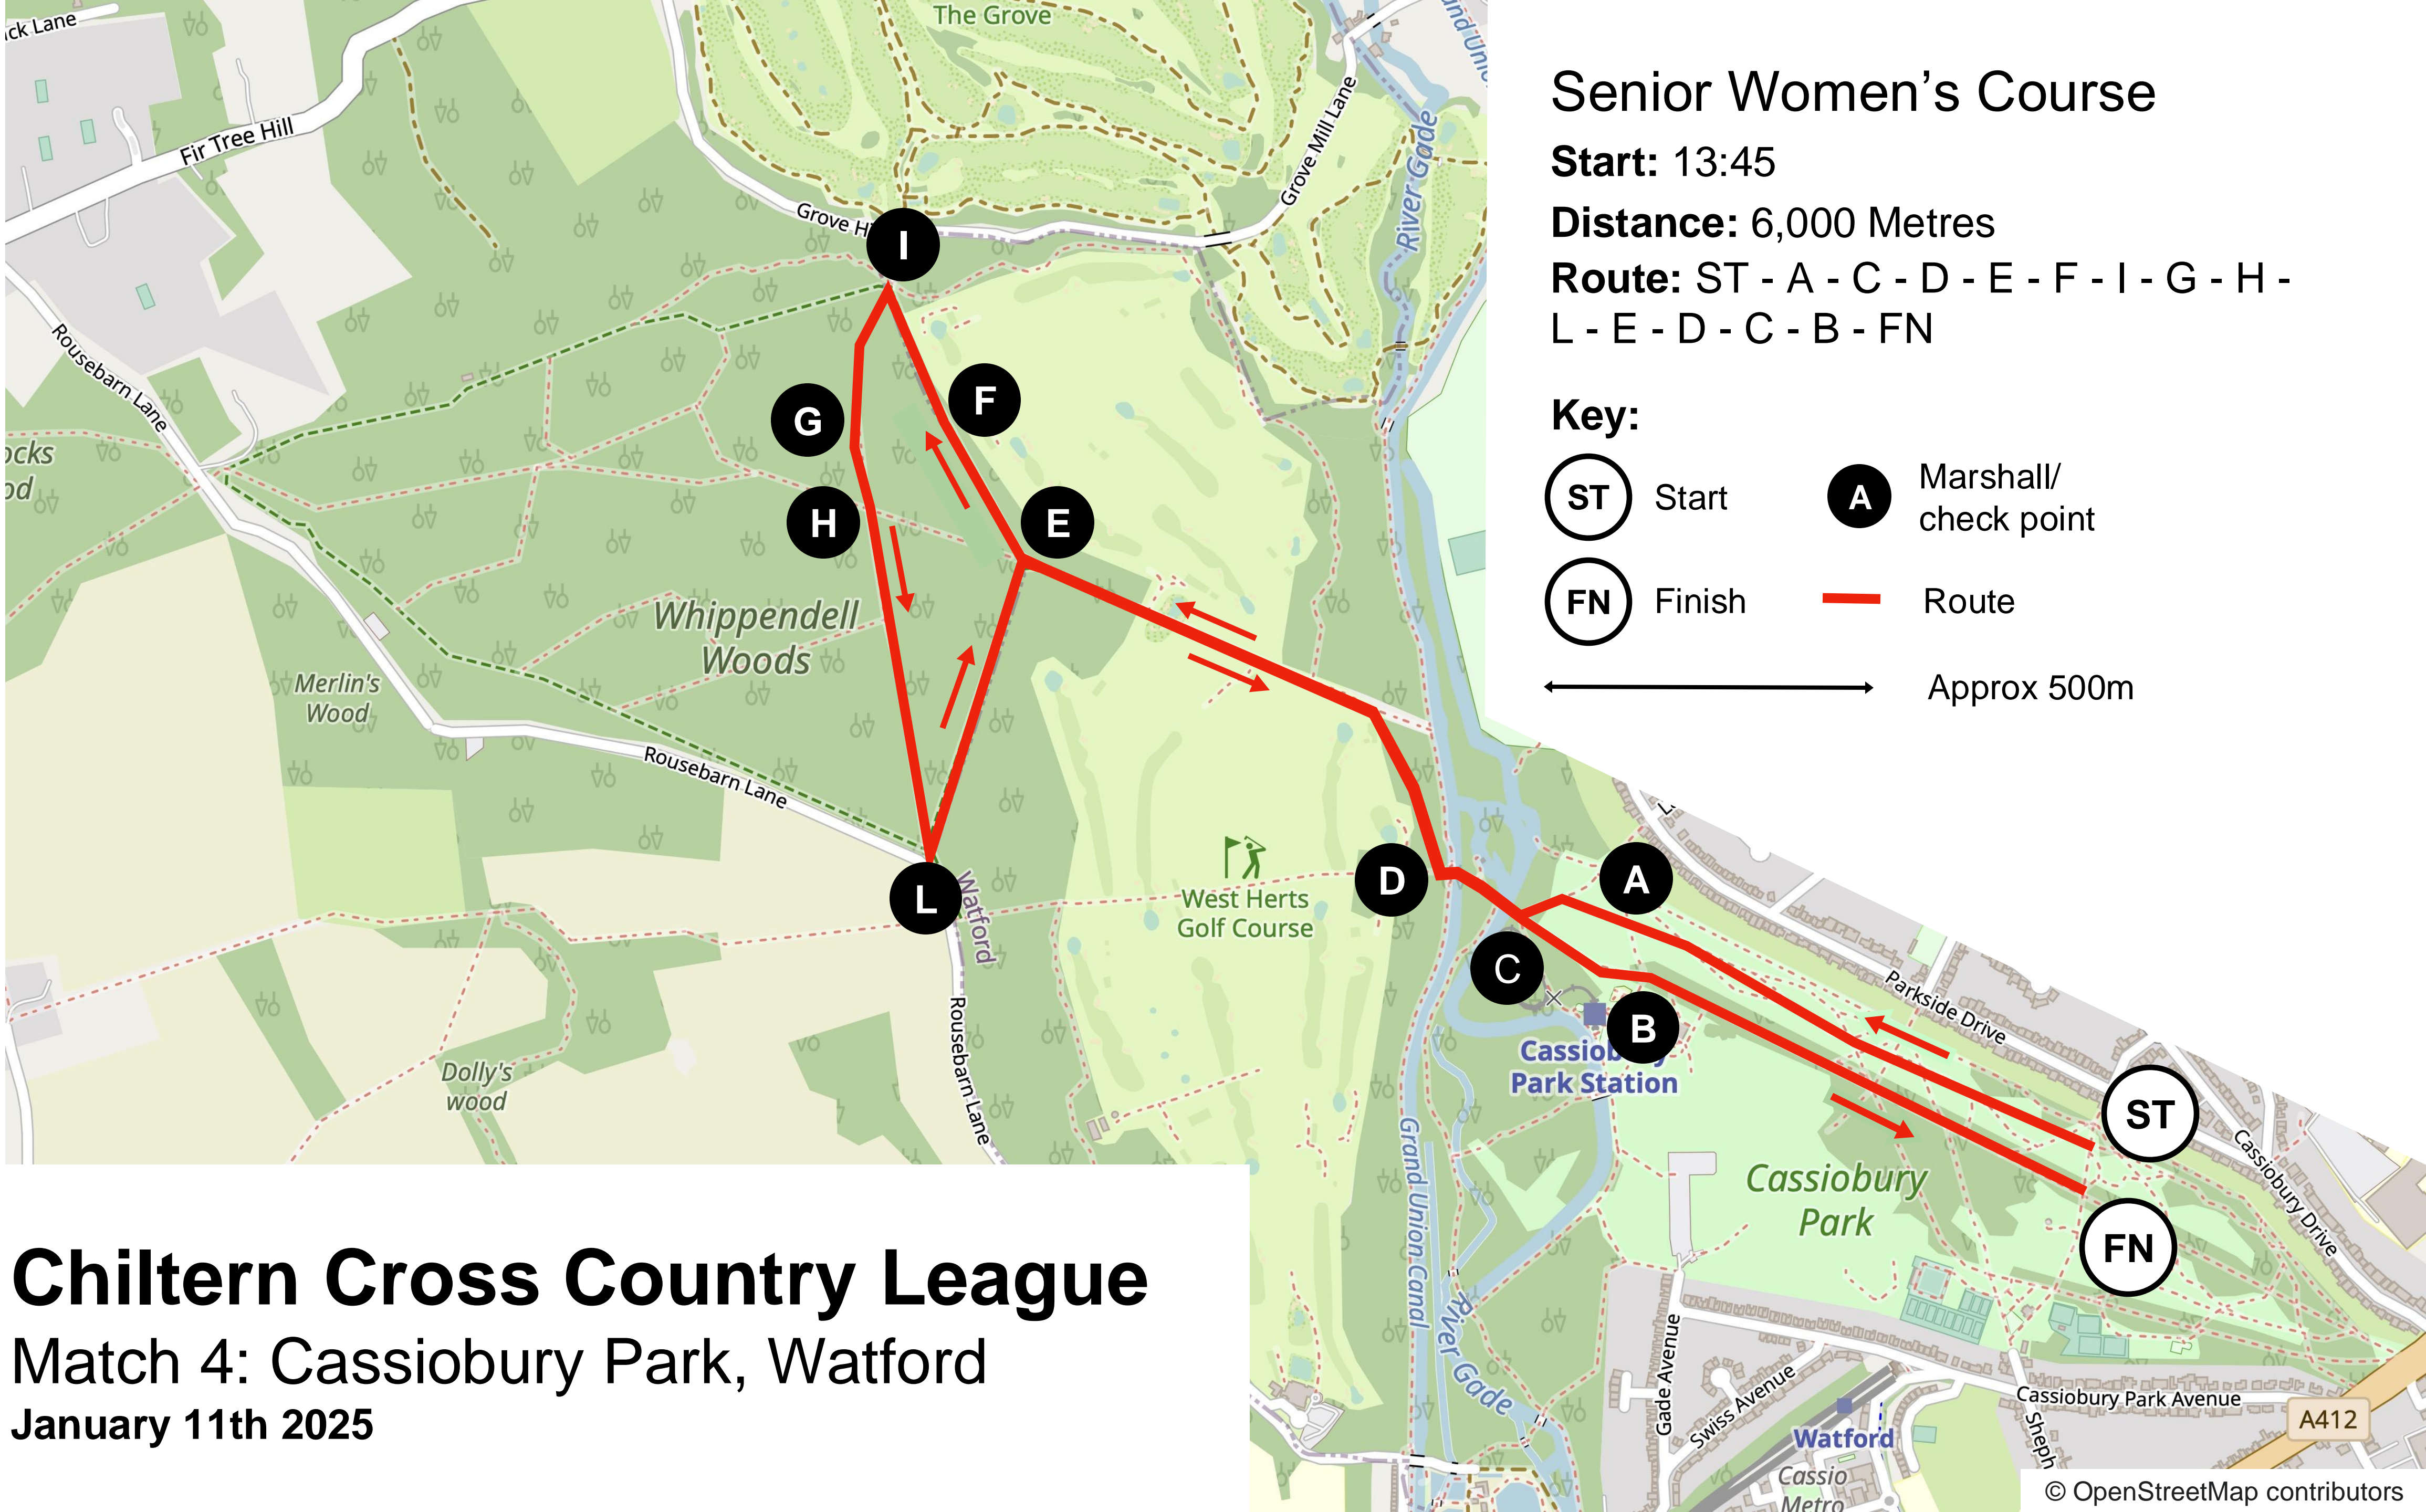

Key:

- ST Start
- A Marshall/ check point
- FN Finish
- Route
- Approx 500m

Chiltern Cross Country League
Match 4: Cassiobury Park, Watford
January 11th 2025

U17 & U20 Women's Course

Start: 13:30

Distance: 5,000 Metres

Route: ST - A - C - D - E - F - I - G - H - E - D - C - B - FN

Key:

- ST Start
- A Marshall/ check point
- FN Finish
- Route
- Approx 500m

Chiltern Cross Country League

Match 4: Cassiobury Park, Watford

January 11th 2025

Senior Women's Course

Start: 13:45

Distance: 6,000 Metres

Route: ST - A - C - D - E - F - I - G - H - L - E - D - C - B - FN

Key:

- ST Start
- A Marshall/ check point
- FN Finish
- Route
- Approx 500m

Chiltern Cross Country League

Key:

- ST Start
- A Marshall/ check point
- FN Finish
- Route
- Approx 500m

Chiltern Cross Country League
Match 4: Cassiobury Park, Watford
January 11th 2025