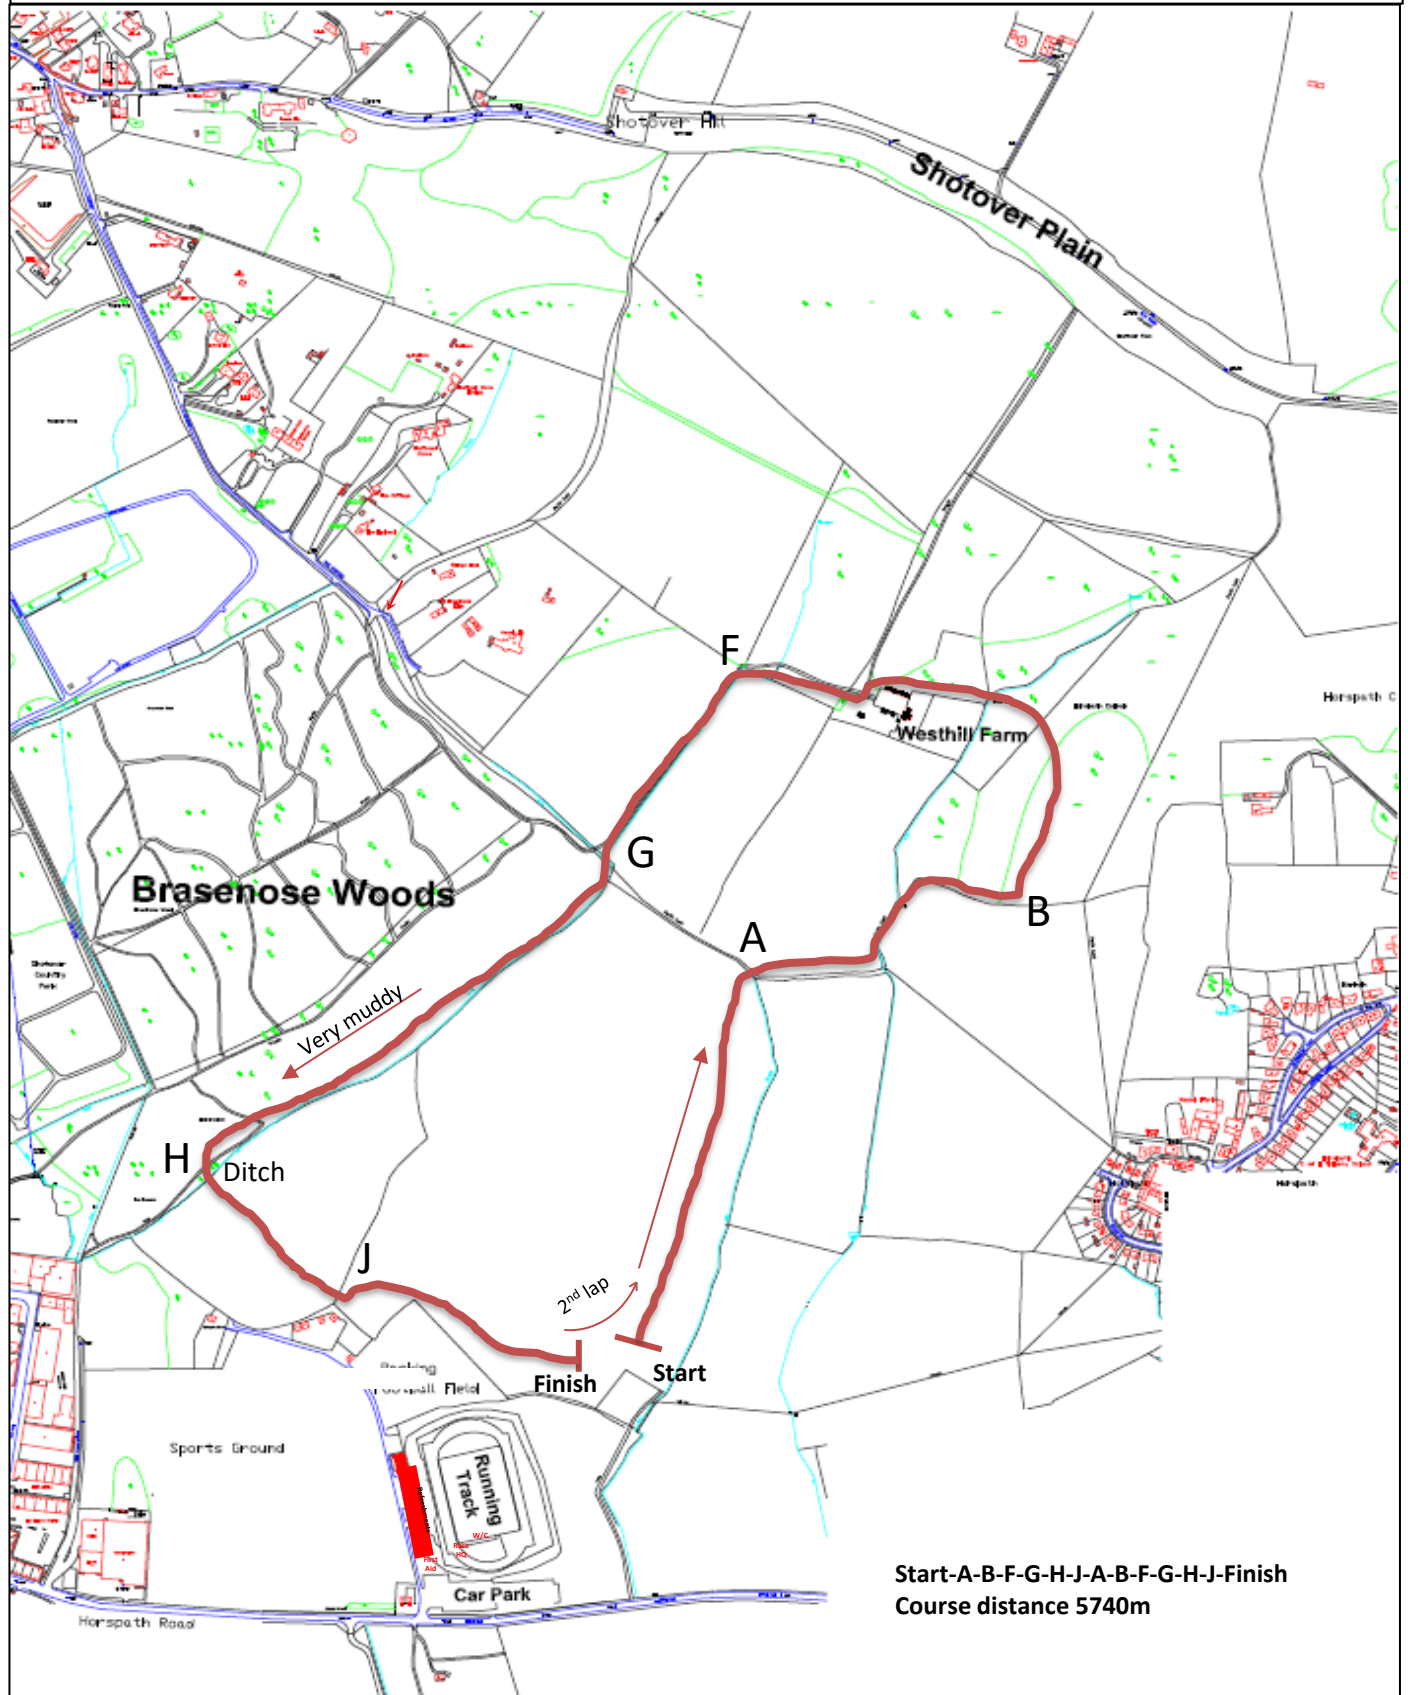

Chiltern League - February 8th 2025, Shotover Park
Race 7 U17 & U20 Women at 13:00

Start-A-B-F-G-H-J-A-G-H-J-Finish
Course distance 4720m

Chiltern League February 8th 2025, Shotover Park
Race 8 Senior & Veteran Men at 13:30

Start-A-B-C-D-E-F-G-H-J-A-B-C-D-E-F-G-H-J-Finish
Course distance 9120m

Chiltern League - February 8th 2025, Shotover Park
Race 9 U17 Men at 14:30

Start-A-B-F-G-H-J-A-B-F-G-H-J-Finish
Course distance 5740m