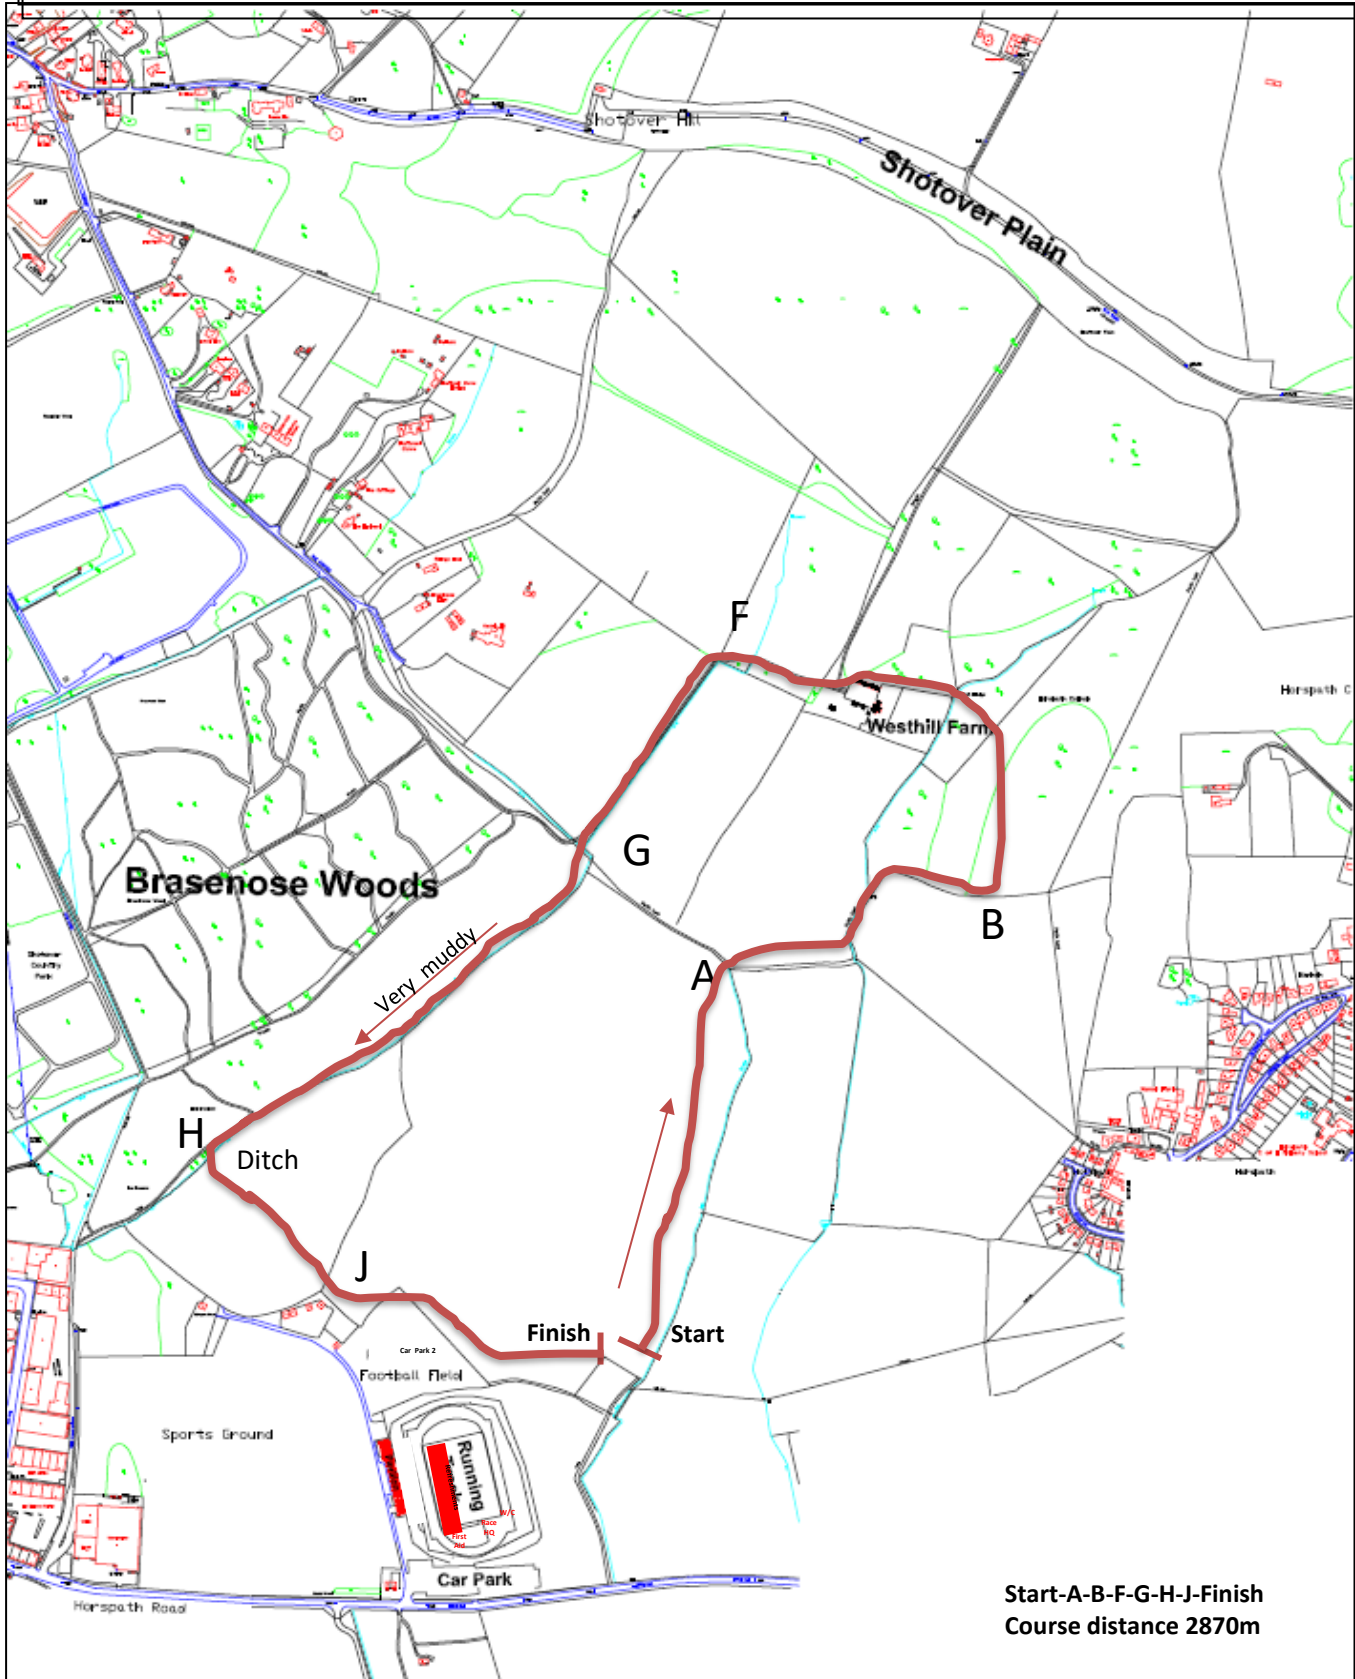

Chiltern League - February 8th 2025, Shotover Park

Race 1 U11 Girls at 11:30

Race 2 U11 Boys at 11:45

Start-A-G-H-J-Finish
Course distance 1850m

Chiltern League - February 8th 2025, Shotover Park

Race 3 U13 Girls at 12:00

Race 4 U13 Boys at 12:15

Start-A-B-F-G-H-J-Finish
Course distance 2870m

Chiltern League – February 8th 2025, Shotover Park

Race 5 U15 Girls at 12:30

Race 6 U15 Boys at 12:45

Start-A-G-H-J-A-G-H-J-Finish
Course distance 3680m

Chiltern League - February 8th 2025, Shotover Park
Race 7 U17 & U20 Women at 13:00

Start-A-B-F-G-H-J-A-G-H-J-Finish
Course distance 4720m

Chiltern League February 8th 2025, Shotover Park
Race 8 Senior & Veteran Men at 13:30

Chiltern League - February 8th 2025, Shotover Park
Race 10 Senior & Veteran Women at 14:35

Start-A-B-F-G-H-J-A-B-F-G-H-J-Finish
Course distance 5740m