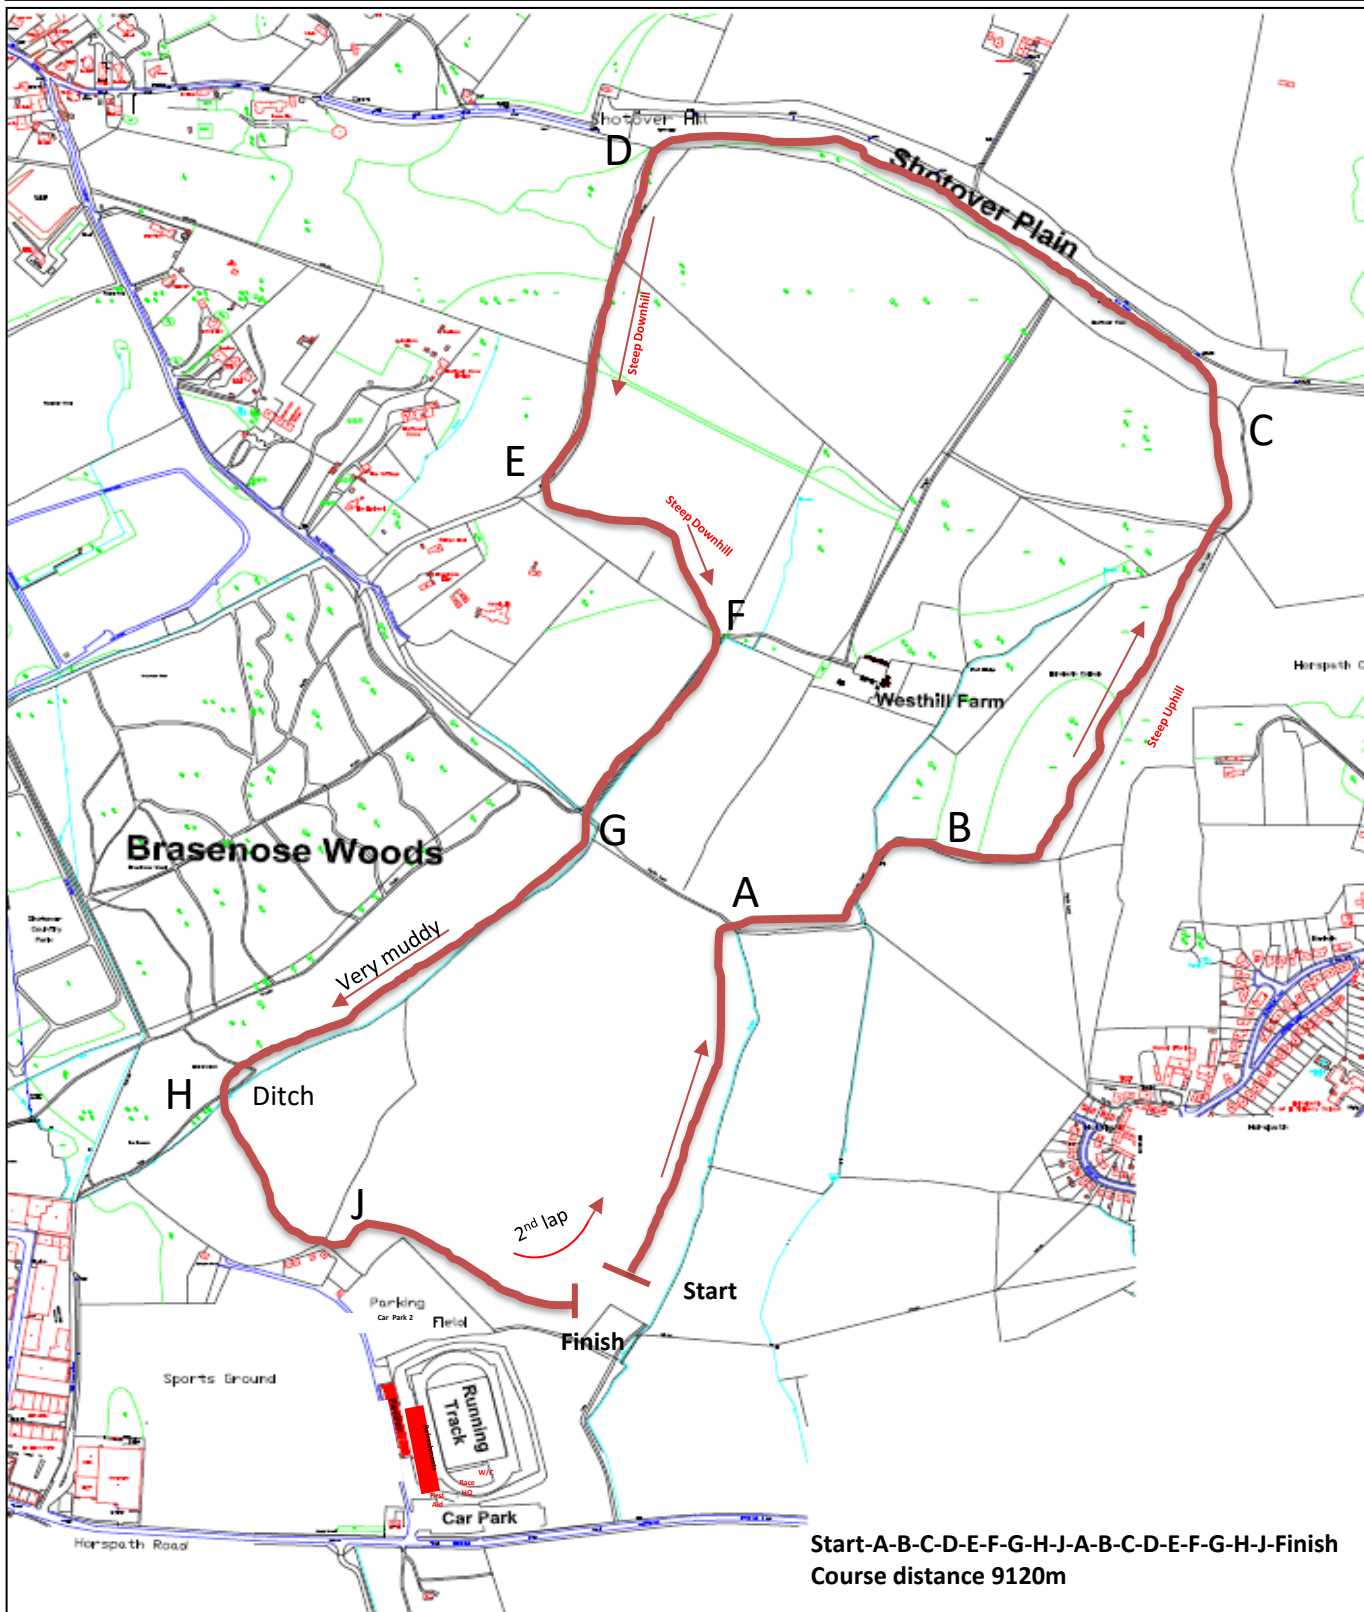

Race 4 U13 Boys at 12:15

Start-A-B-F-G-H-J-Finish
Course distance 2870m

Chiltern League – February 8th 2025, Shotover Park

Race 5 U15 Girls at 12:30

Race 6 U15 Boys at 12:45

Start-A-G-H-J-A-G-H-J-Finish
Course distance 3680m

Chiltern League - February 8th 2025, Shotover Park
Race 7 U17 & U20 Women at 13:00

Start-A-B-F-G-H-J-A-G-H-J-Finish
Course distance 4720m

Chiltern League February 8th 2025, Shotover Park
Race 8 Senior & Veteran Men at 13:30