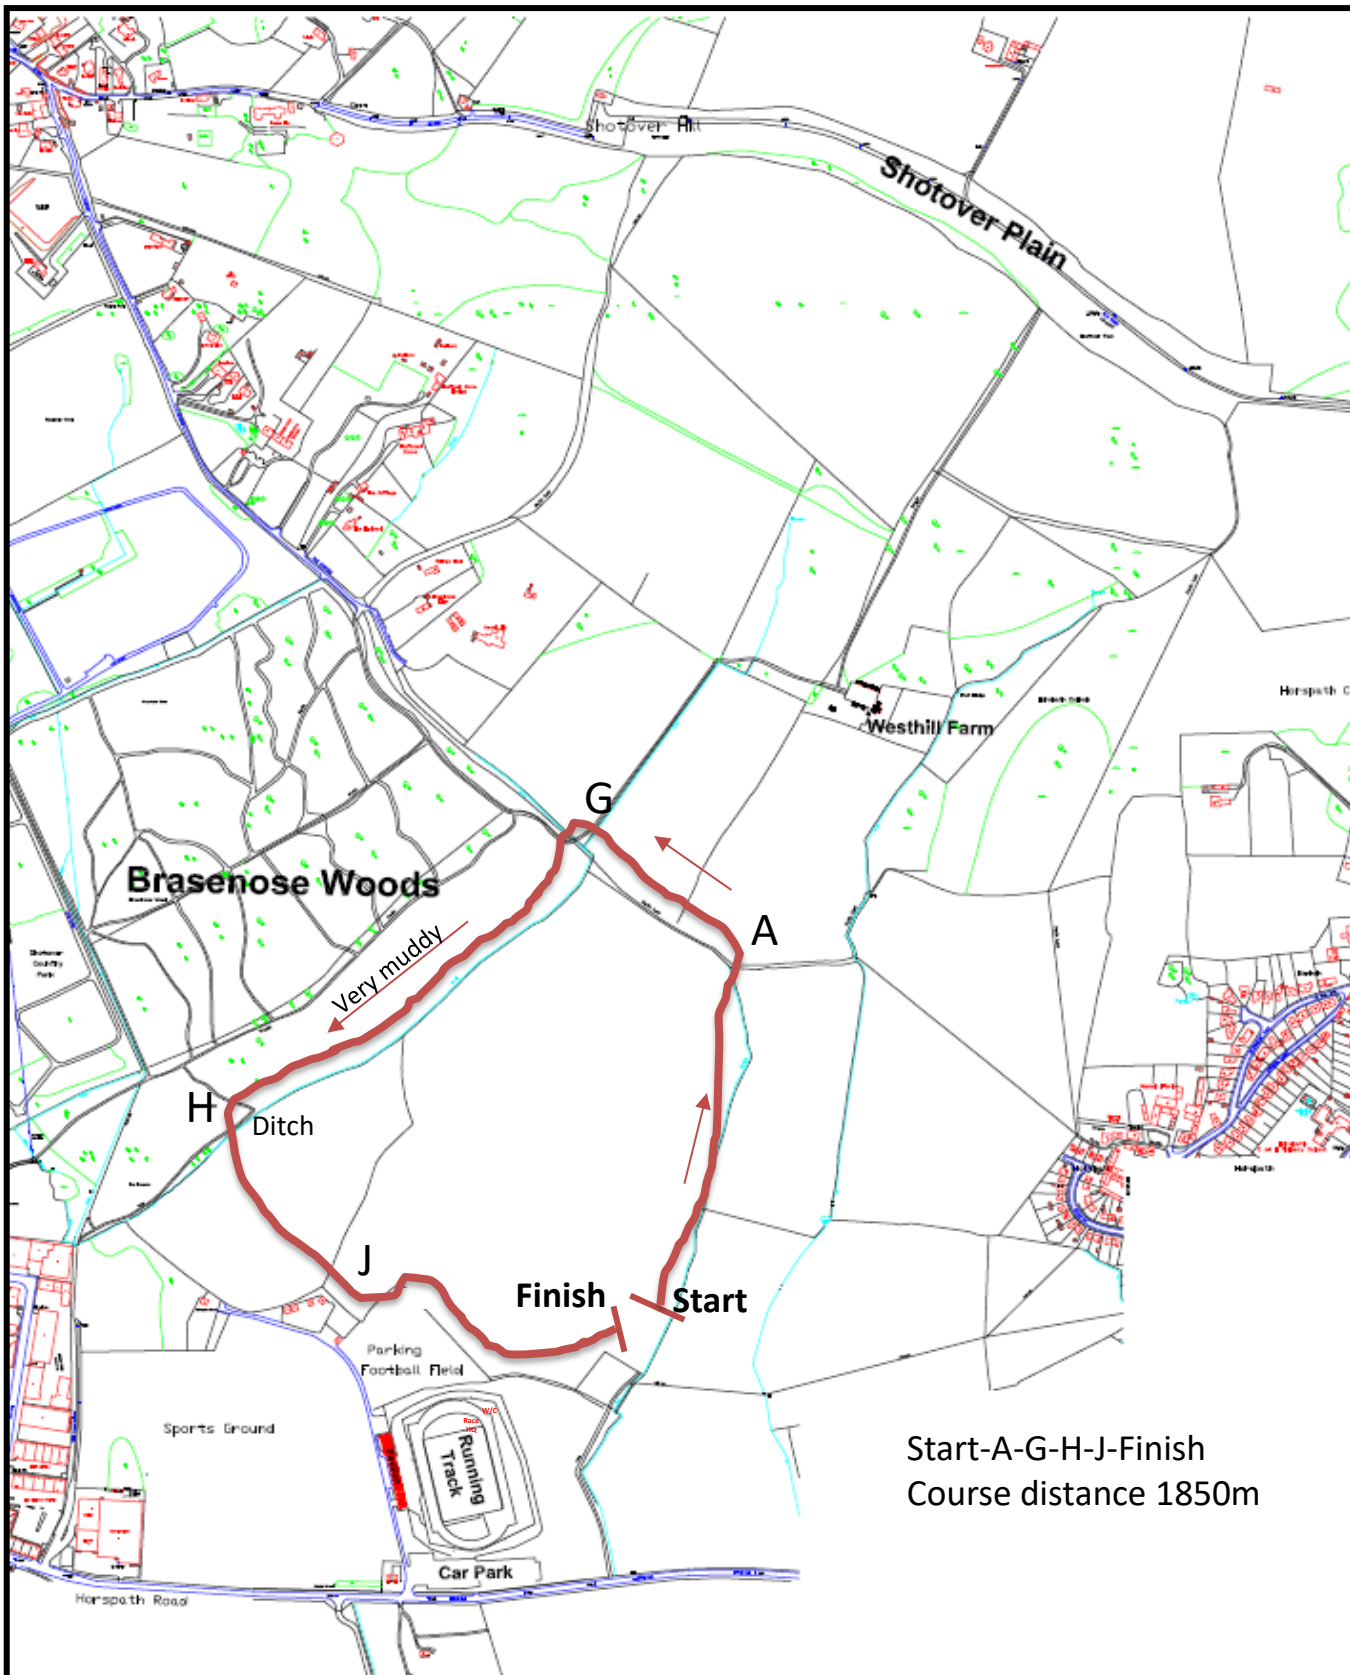

Chiltern League - February 8th 2025, Shotover Park

Race 1 U11 Girls at 11:30

Race 2 U11 Boys at 11:45

Start-A-G-H-J-Finish
Course distance 1850m

Chiltern League - February 8th 2025, Shotover Park

Race 3 U13 Girls at 12:00

Race 4 U13 Boys at 12:15

Start-A-B-F-G-H-J-Finish
Course distance 2870m

Chiltern League – February 8th 2025, Shotover Park

Race 5 U15 Girls at 12:30

Race 6 U15 Boys at 12:45

Start-A-G-H-J-A-G-H-J-Finish
Course distance 3680m

Chiltern League - February 8th 2025, Shotover Park
Race 7 U17 & U20 Women at 13:00

Start-A-B-F-G-H-J-A-G-H-J-Finish
Course distance 4720m

Chiltern League February 8th 2025, Shotover Park
Race 8 Senior & Veteran Men at 13:30

Chiltern League - February 8th 2025, Shotover Park
Race 10 Senior & Veteran Women at 14:35

Start-A-B-F-G-H-J-A-B-F-G-H-J-Finish
Course distance 5740m