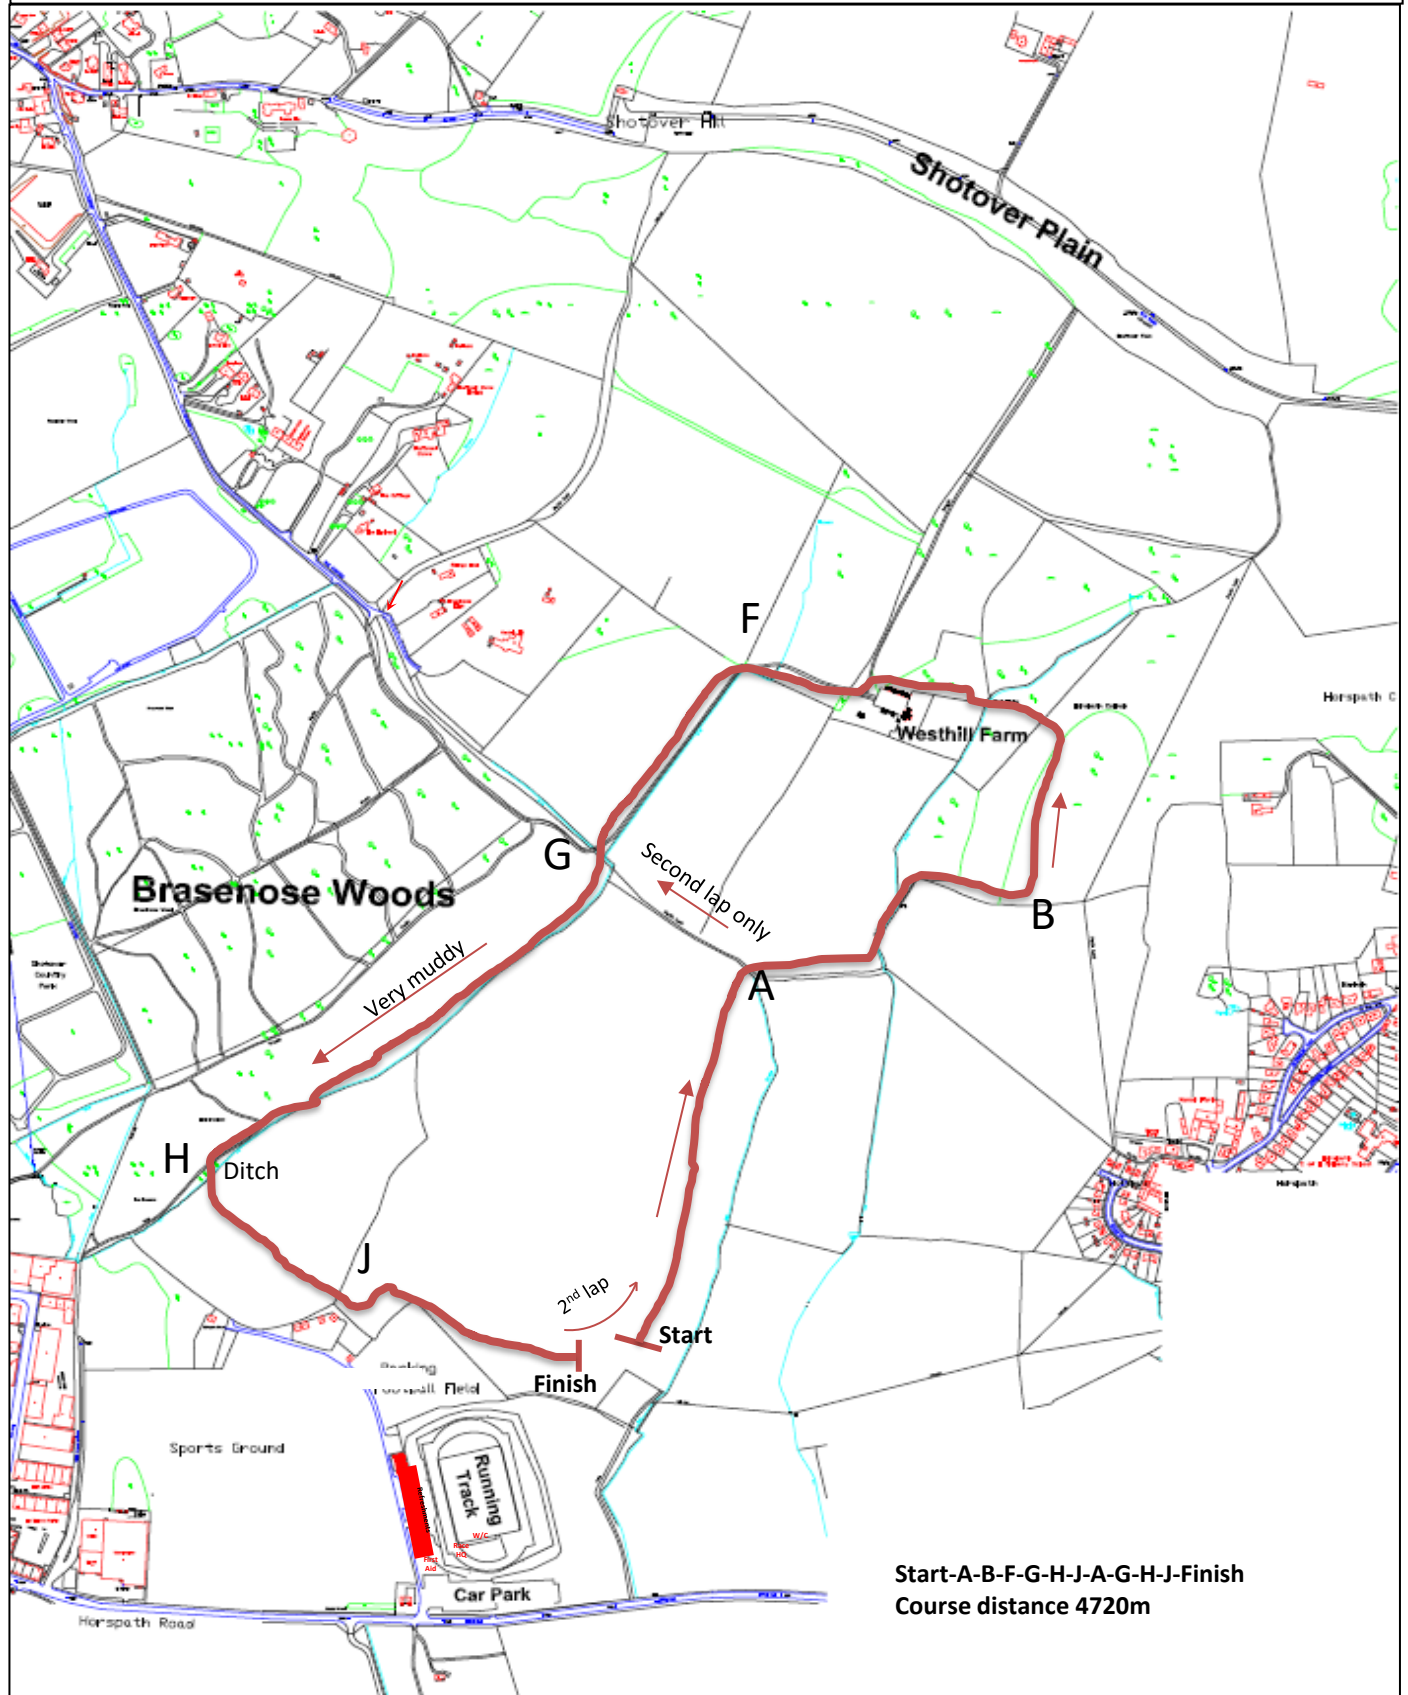

Race 4 U13 Boys at 12:15

Start-A-B-F-G-H-J-Finish
Course distance 2870m

Chiltern League – February 8th 2025, Shotover Park

Race 5 U15 Girls at 12:30

Race 6 U15 Boys at 12:45

Start-A-G-H-J-A-G-H-J-Finish
Course distance 3680m

Chiltern League - February 8th 2025, Shotover Park
Race 7 U17 & U20 Women at 13:00

Start-A-B-F-G-H-J-A-G-H-J-Finish
Course distance 4720m

Chiltern League February 8th 2025, Shotover Park
Race 8 Senior & Veteran Men at 13:30