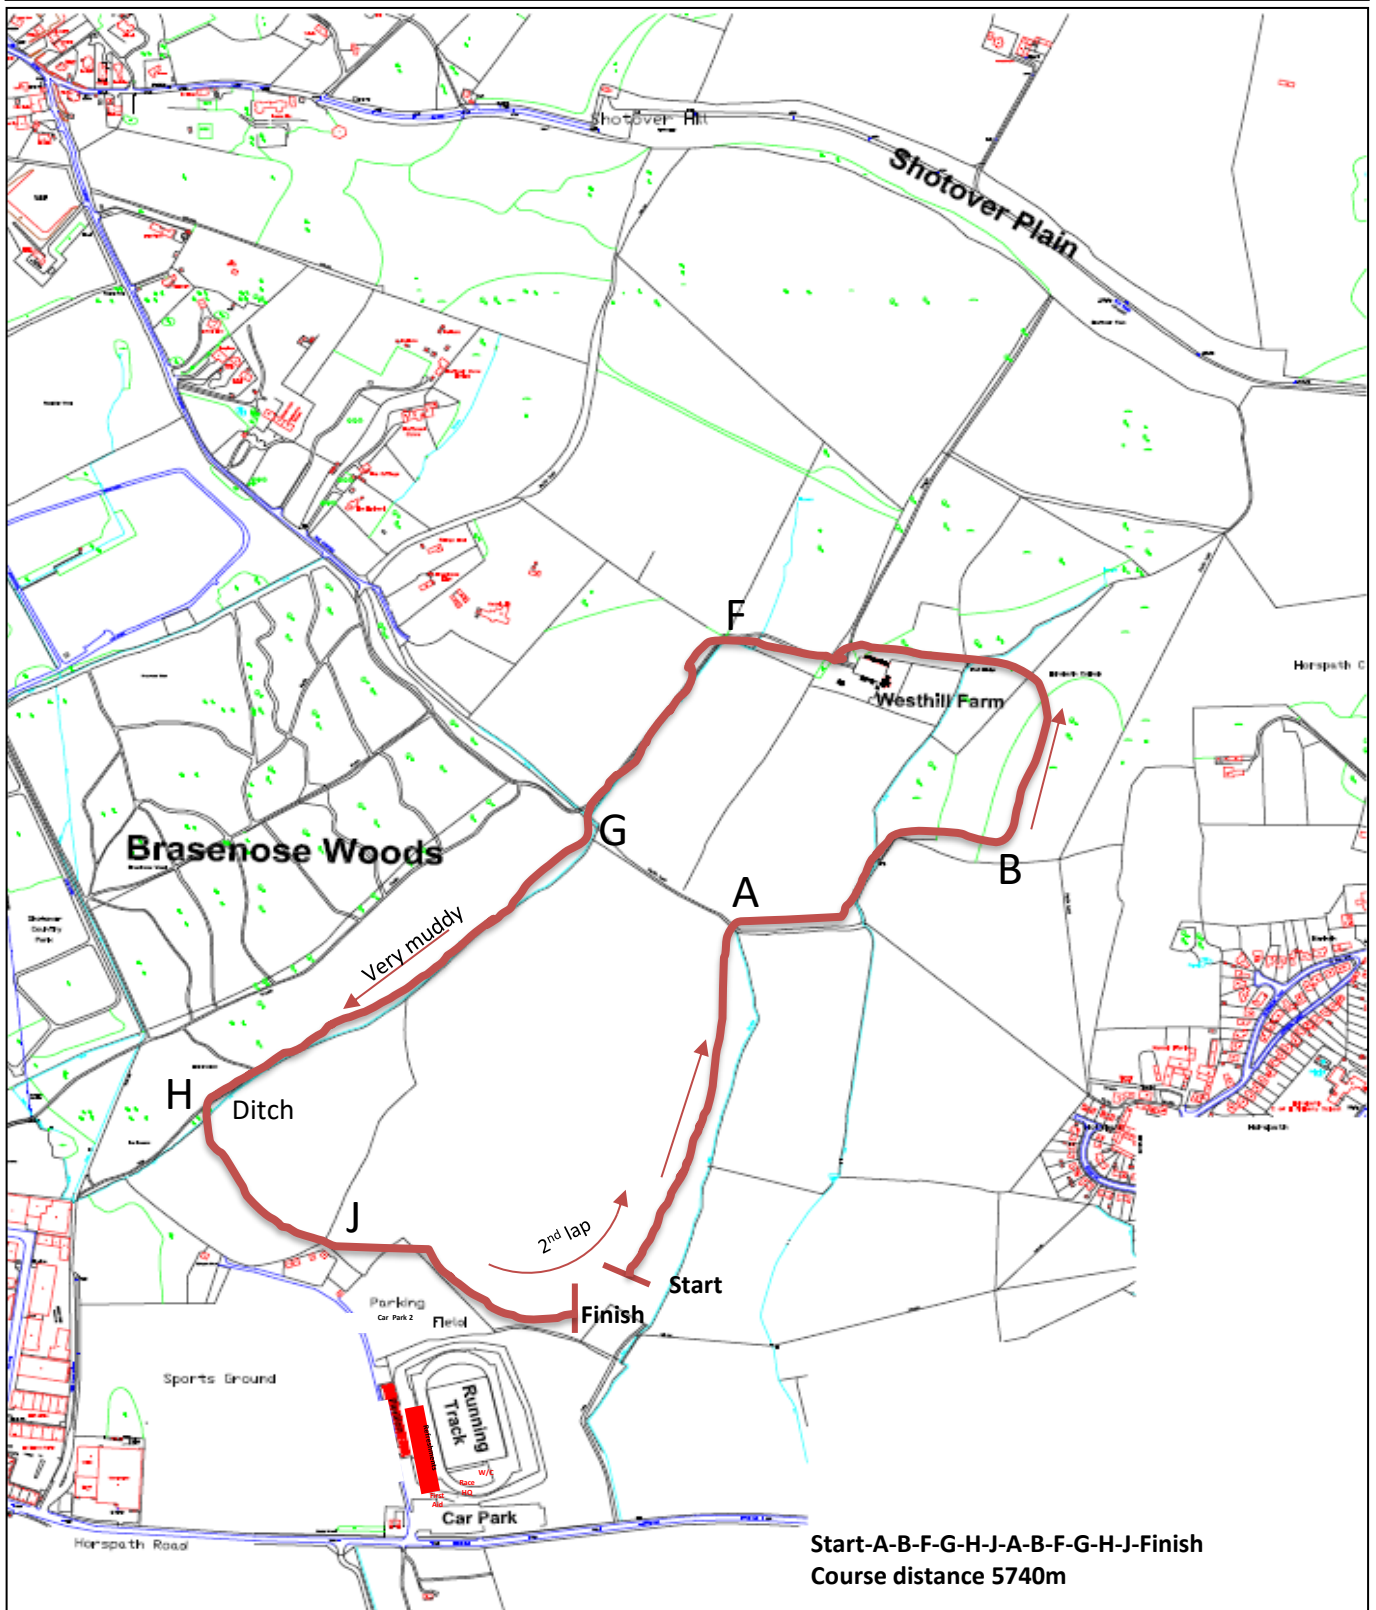

Chiltern League - February 8th 2025, Shotover Park
Race 7 U17 & U20 Women at 13:00

Start-A-B-F-G-H-J-A-G-H-J-Finish
Course distance 4720m

Chiltern League February 8th 2025, Shotover Park
Race 8 Senior & Veteran Men at 13:30

Start-A-B-C-D-E-F-G-H-J-A-B-C-D-E-F-G-H-J-Finish
Course distance 9120m

Chiltern League - February 8th 2025, Shotover Park
Race 9 U17 Men at 14:30

Start-A-B-F-G-H-J-A-B-F-G-H-J-Finish
Course distance 5740m

Chiltern League - February 8th 2025, Shotover Park
Race 10 Senior & Veteran Women at 14:35

Start-A-B-F-G-H-J-A-B-F-G-H-J-Finish
Course distance 5740m