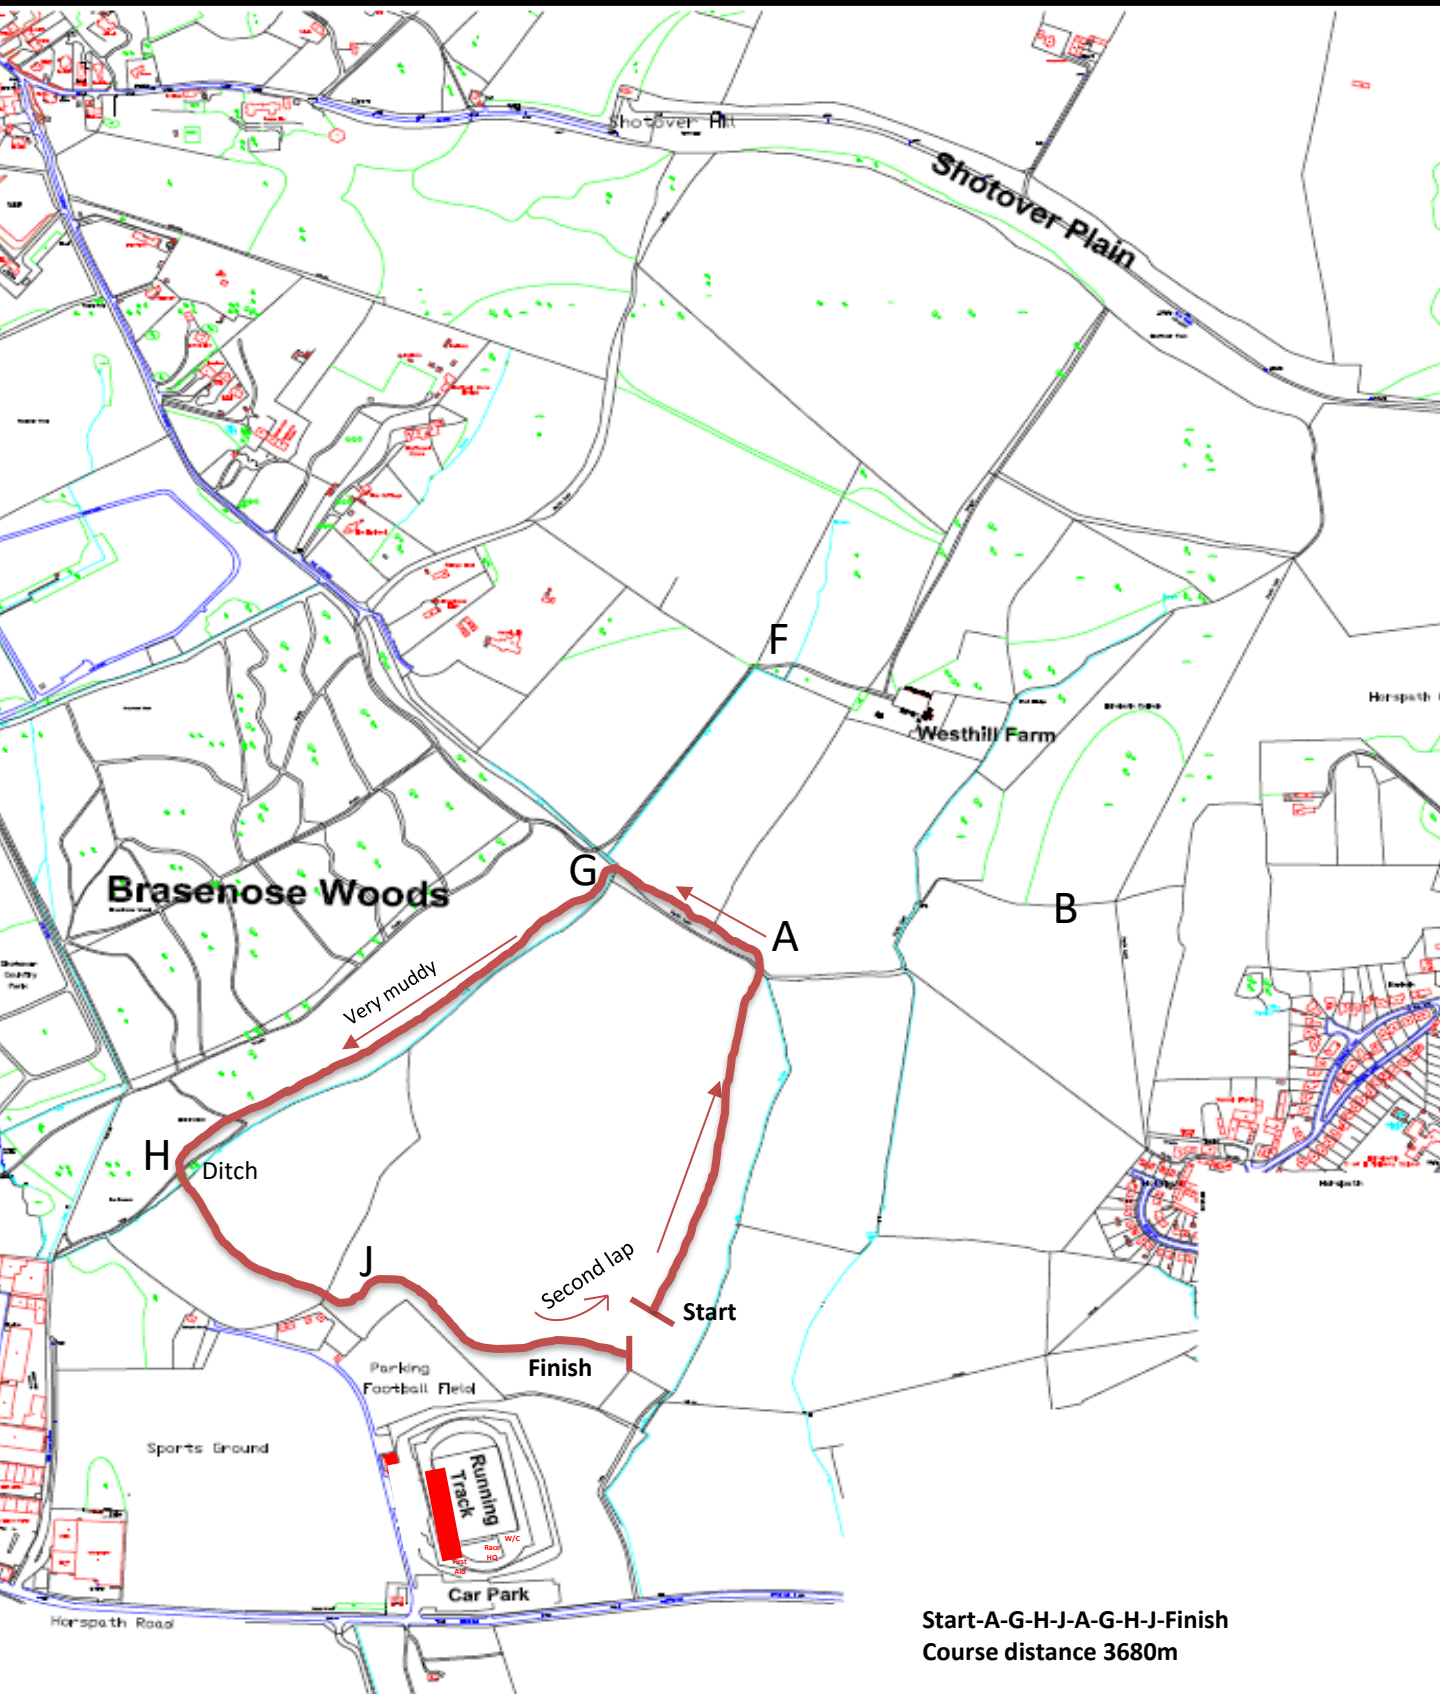

Race 4 U13 Boys at 12:15

Start-A-B-F-G-H-J-Finish
Course distance 2870m

Chiltern League – February 8th 2025, Shotover Park

Race 5 U15 Girls at 12:30

Race 6 U15 Boys at 12:45

Start-A-G-H-J-A-G-H-J-Finish
Course distance 3680m

Chiltern League - February 8th 2025, Shotover Park
Race 7 U17 & U20 Women at 13:00

Start-A-B-F-G-H-J-A-G-H-J-Finish
Course distance 4720m

Chiltern League February 8th 2025, Shotover Park
Race 8 Senior & Veteran Men at 13:30

Chiltern League - February 8th 2025, Shotover Park
Race 10 Senior & Veteran Women at 14:35

Start-A-B-F-G-H-J-A-B-F-G-H-J-Finish
Course distance 5740m