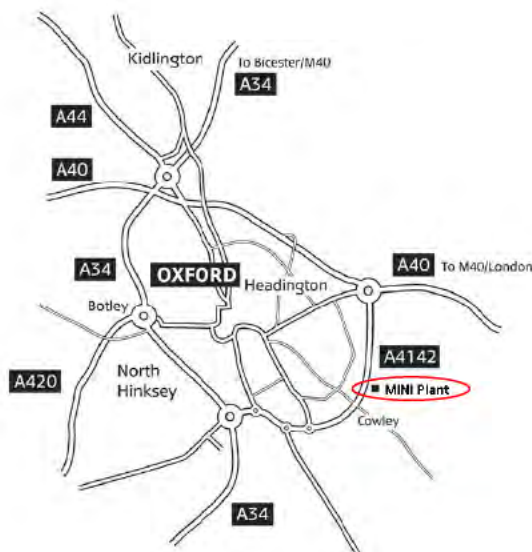

MINI Plant Oxford
Cowley, Oxford
OX4 6NL

Important information for Sat Nav users:

Please enter Horspath Road, Oxford OX4, Risinghurst and **not** OX4 6NL, as this will take you to Gate 10.

By public transport

- » From the City Centre, Queen Street by Carfax tower
- » Take the bus no 10 (every 15mins, journey time approx 30 mins)
- » Off the bus at Horspath Road, cross the Ring Road at the pedestrian crossing
- » Enter main car park via Gate 7
- » Please report to main reception Gate 6

From North

- » At M40 Junction 8A take the turn off towards A40
- » Take the A40 in the direction Oxford (approx. 5 miles)
- » At the Headington roundabout, turn left (South onto A4142).
- » At 3rd set of traffic lights (you will see the plant in front of you and on the left), turn left.
- » Enter main car park via Gate 7

From South-East

- » At M25 Junction 16 / M40 Junction 1a turn left (west) onto M40 direction Oxford
- » At Junction 8 leave M40 onto A40 direction Oxford
- » At Headington roundabout turn left (south) onto A4142
- » At 3rd set of traffic lights (you will see the Plant in front of you and on the left), turn left into Horspath Road
- » Enter main car park via Gate 7